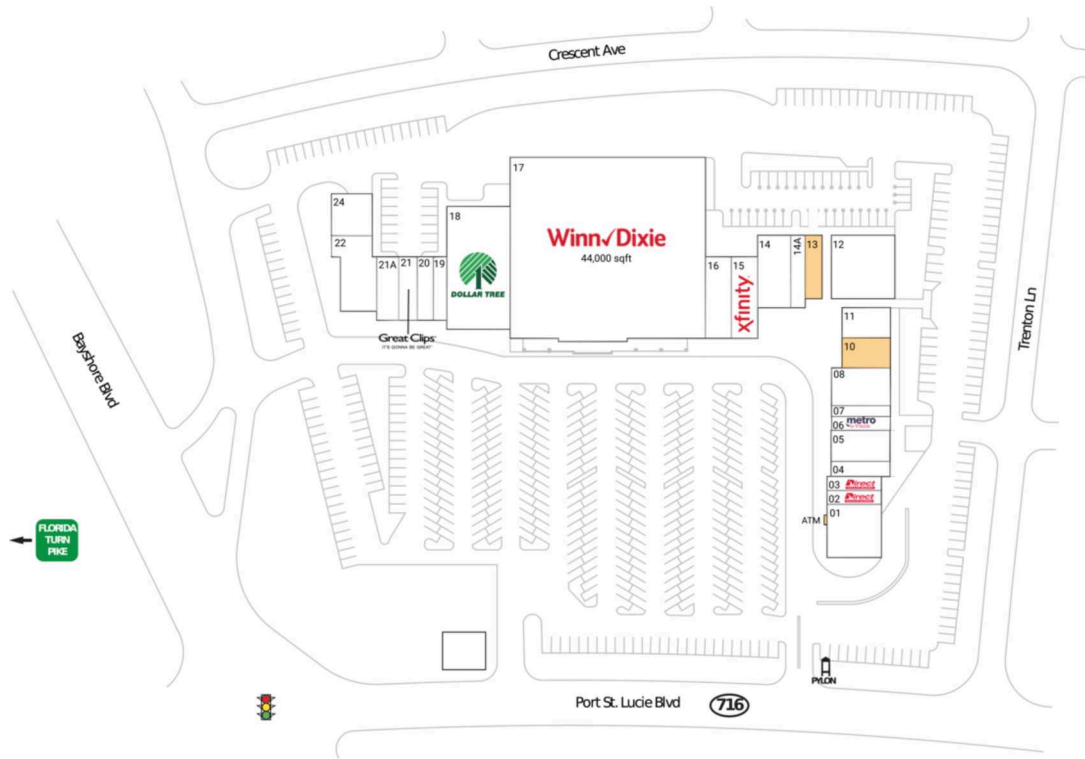

Shoppes of Victoria Square

Port St. Lucie, FL

27.2752, -80.3551

247-295 Port St. Lucie Boulevard | Port St. Lucie, FL 34984

Available Space

ATM	57 SF
10	1,000 SF
13	1,300 SF

Current Retailers

01	Florida Autism Center	3,463 SF
02	Direct Auto Insurance	925 SF
03	Direct Auto Insurance	925 SF
04	Anthony's Pizza	1,087 SF
05	Winn-Dixie Liquor Store	2,226 SF
06	Metro By T-Mobile	1,001 SF
07	Jackson Hewitt	785 SF
08	Miyuki Sushi & Thai	2,700 SF
11	Miller's Vapery	1,000 SF
12	Los Cocos	4,897 SF
14	Liquidation Direct	2,800 SF
14A	A Better Solution Insurance Services	1,407 SF
15	Xfinity	2,610 SF
16	Golden Spa & Salon	2,580 SF
17	Winn-Dixie	44,000 SF
18	Dollar Tree	9,504 SF
19	Hong Kong Inn	1,050 SF
20	The Ice Cream Shoppe	1,250 SF
21	Great Clips	1,473 SF
21A	Empanola	1,664 SF
22	Pueblo Viejo	3,448 SF
24	The Mofongo King	2,091 SF