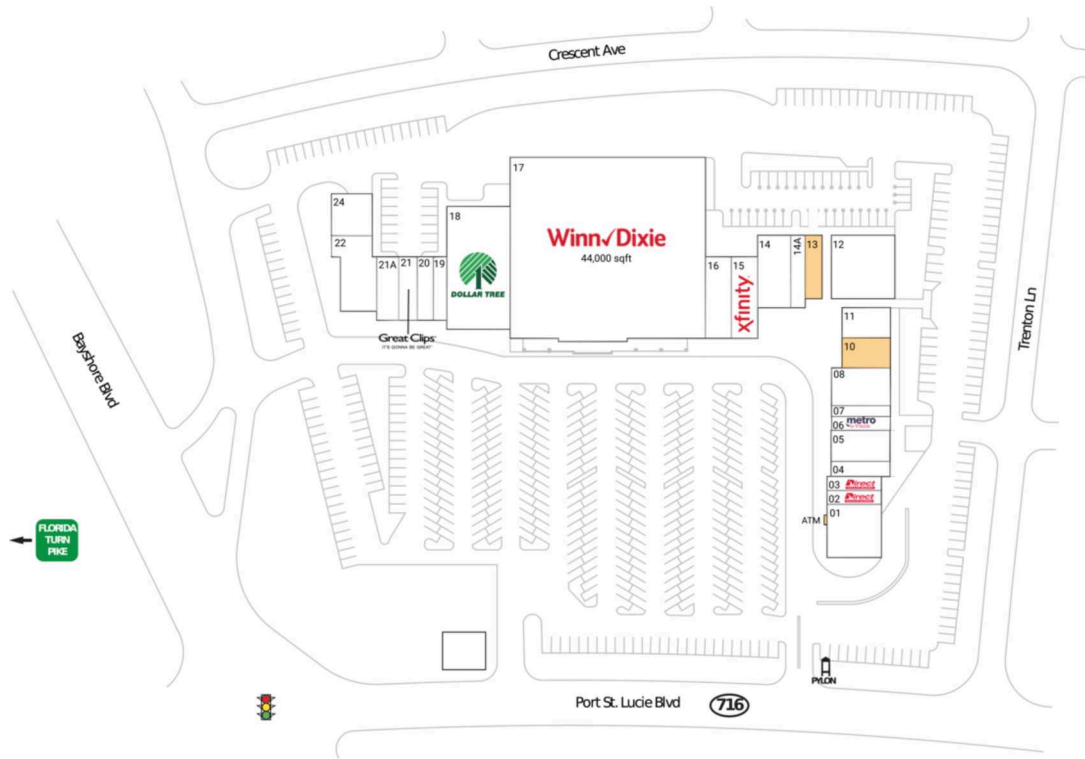

# Shoppes of Victoria Square

Port St. Lucie, FL

27.2752, -80.3551

247-295 Port St. Lucie Boulevard | Port St. Lucie, FL 34984

## Available Space

ATM	57 SF
10	1,000 SF
13	1,300 SF

## Current Retailers

01	Florida Autism Center	3,463 SF
02	Direct Auto Insurance	925 SF
03	Direct Auto Insurance	925 SF
04	Anthony's Pizza	1,087 SF
05	Winn-Dixie Liquor Store	2,226 SF
06	Metro By T-Mobile	1,001 SF
07	Jackson Hewitt	785 SF
08	Miyuki Sushi & Thai	2,700 SF
11	Miller's Vapery	1,000 SF
12	Los Cocos	4,897 SF
14	Liquidation Direct	2,800 SF
14A	A Better Solution Insurance Services	1,407 SF
15	Xfinity	2,610 SF
16	Golden Spa & Salon	2,580 SF
17	Winn-Dixie	44,000 SF
18	Dollar Tree	9,504 SF
19	Hong Kong Inn	1,050 SF
20	The Ice Cream Shoppe	1,250 SF
21	Great Clips	1,473 SF
21A	Empanola	1,664 SF
22	Pueblo Viejo	3,448 SF
24	The Mofongo King	2,091 SF