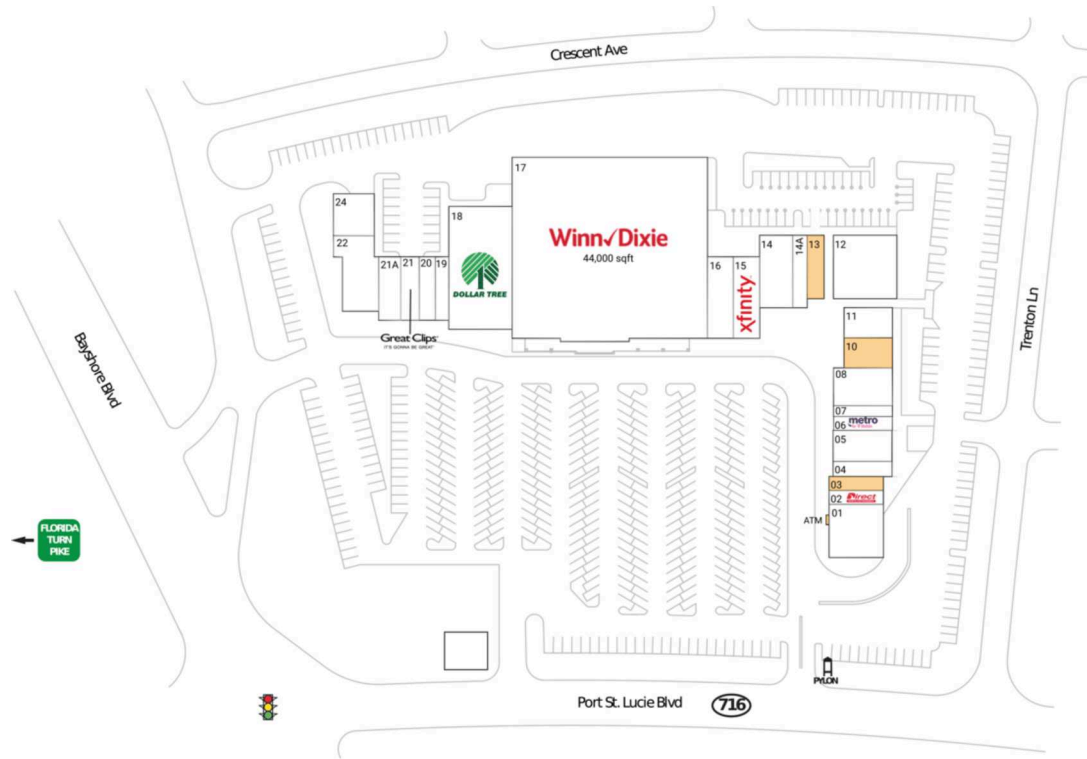

Shoppes of Victoria Square

Port St. Lucie, FL

27.2752, -80.3551

247-295 Port St. Lucie Boulevard | Port St. Lucie, FL 34984

Available Space

ATM	57 SF
03	925 SF
10	1,000 SF
13	1,300 SF

Current Retailers

01	Florida Autism Center	3,463 SF
02	Direct Auto Insurance	925 SF
04	Anthony's Pizza	1,087 SF
05	Winn-Dixie Liquor Store	2,226 SF
06	Metro By T-Mobile	1,001 SF
07	Jackson Hewitt	785 SF
08	Miyuki Sushi & Thai	2,700 SF
11	Miller's Vapery	1,000 SF
12	Los Cocos	4,897 SF
14	Liquidation Direct	2,800 SF
14A	A Better Solution Insurance Services	1,407 SF
15	Xfinity	2,610 SF
16	Golden Spa & Salon	2,580 SF
17	Winn-Dixie	44,000 SF
18	Dollar Tree	9,504 SF
19	Hong Kong Inn	1,050 SF
20	The Ice Cream Shoppe	1,250 SF
21	Great Clips	1,473 SF
21A	Empanola	1,664 SF
22	Pueblo Viejo	3,448 SF
24	The Mofongo King	2,091 SF