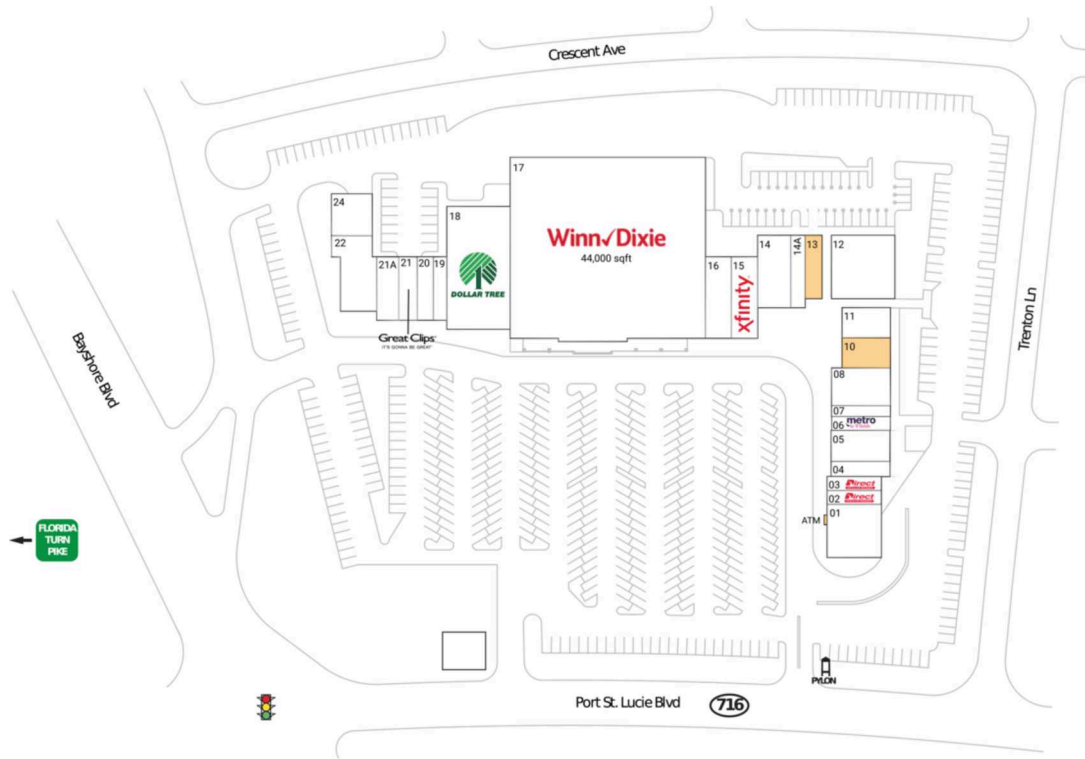

# Shoppes of Victoria Square

Port St. Lucie, FL

27.2752, -80.3551

247-295 Port St. Lucie Boulevard | Port St. Lucie, FL 34984

## Available Space

ATM	57 SF
10	1,000 SF
13	1,300 SF

## Current Retailers

01	Florida Autism Center	3,463 SF
02	Direct Auto Insurance	925 SF
03	Direct Auto Insurance	925 SF
04	Anthony's Pizza	1,087 SF
05	Winn-Dixie Liquor Store	2,226 SF
06	Metro By T-Mobile	1,001 SF
07	Jackson Hewitt	785 SF
08	Miyuki Sushi & Thai	2,700 SF
11	Miller's Vapery	1,000 SF
12	Los Cocos	4,897 SF
14	Liquidation Direct	2,800 SF
14A	A Better Solution Insurance Services	1,407 SF
15	Xfinity	2,610 SF
16	Golden Spa & Salon	2,580 SF
17	Winn-Dixie	44,000 SF
18	Dollar Tree	9,504 SF
19	Hong Kong Inn	1,050 SF
20	The Ice Cream Shoppe	1,250 SF
21	Great Clips	1,473 SF
21A	Empanola	1,664 SF
22	Pueblo Viejo	3,448 SF
24	The Mofongo King	2,091 SF