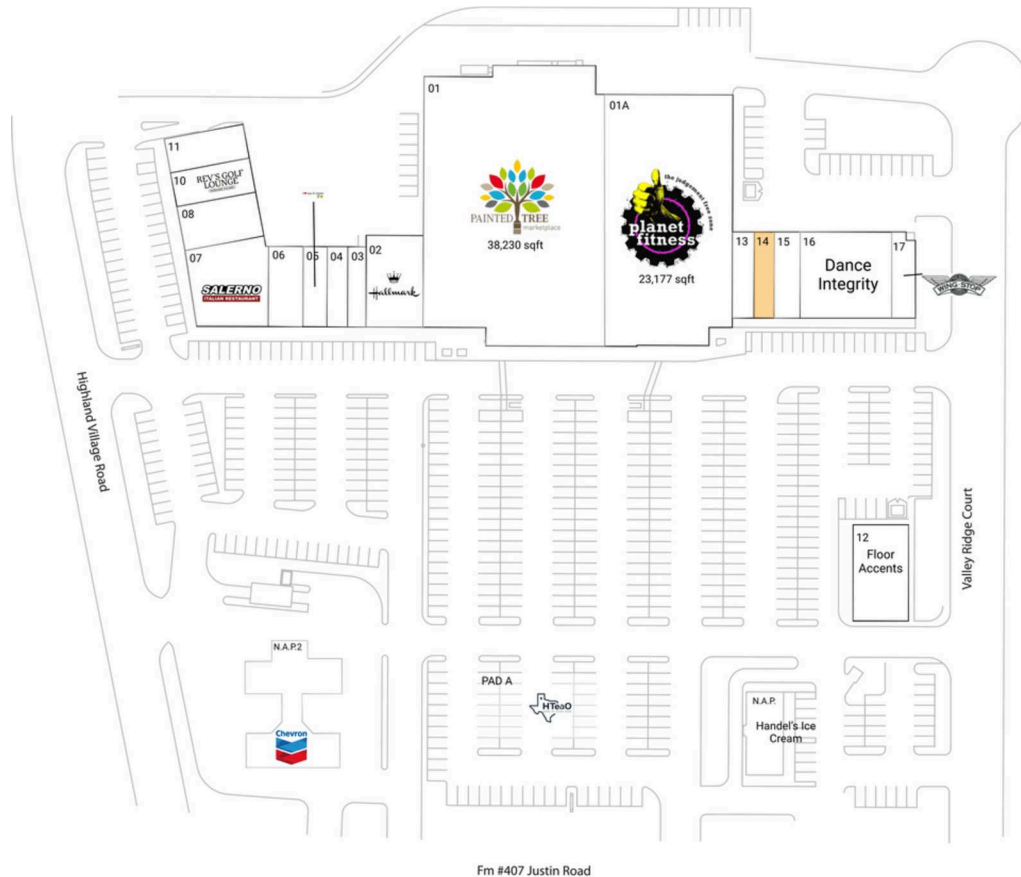

Highland Village Town Center

Dallas-Fort Worth-Arlington, TX

33.0716, -97.0562

2230-2250 FM 407 (Justin Road) | Highland Village, TX 75077

Available Space

14 1,275 SF

Current Retailers

N.A.P.	Handel's Ice Cream	0 SF
N.A.P.2	Chevron	0 SF
PAD A	HTeaO	2,500 SF
01	Painted Tree Marketplace	38,230 SF
01A	Planet Fitness	23,177 SF
02	Hallmark	4,000 SF
03	Aspire Nutrition	1,190 SF
04	Deka Lash	1,260 SF
05	I Heart Mac & Cheese	1,470 SF
06	Rift To Reef Aquatics	2,120 SF
07	Salernos Italian Restaurant	5,277 SF
08	Excite! Gym & Cheer	2,418 SF
10	Rev's Golf Lounge	2,100 SF
11	Custom Cleaners	2,100 SF
12	Floor Accents	4,032 SF
13	Nails2Tails Dog Grooming	1,400 SF
15	Jazzercise	1,825 SF
16	Dance Integrity	6,000 SF
17	Wingstop	1,500 SF