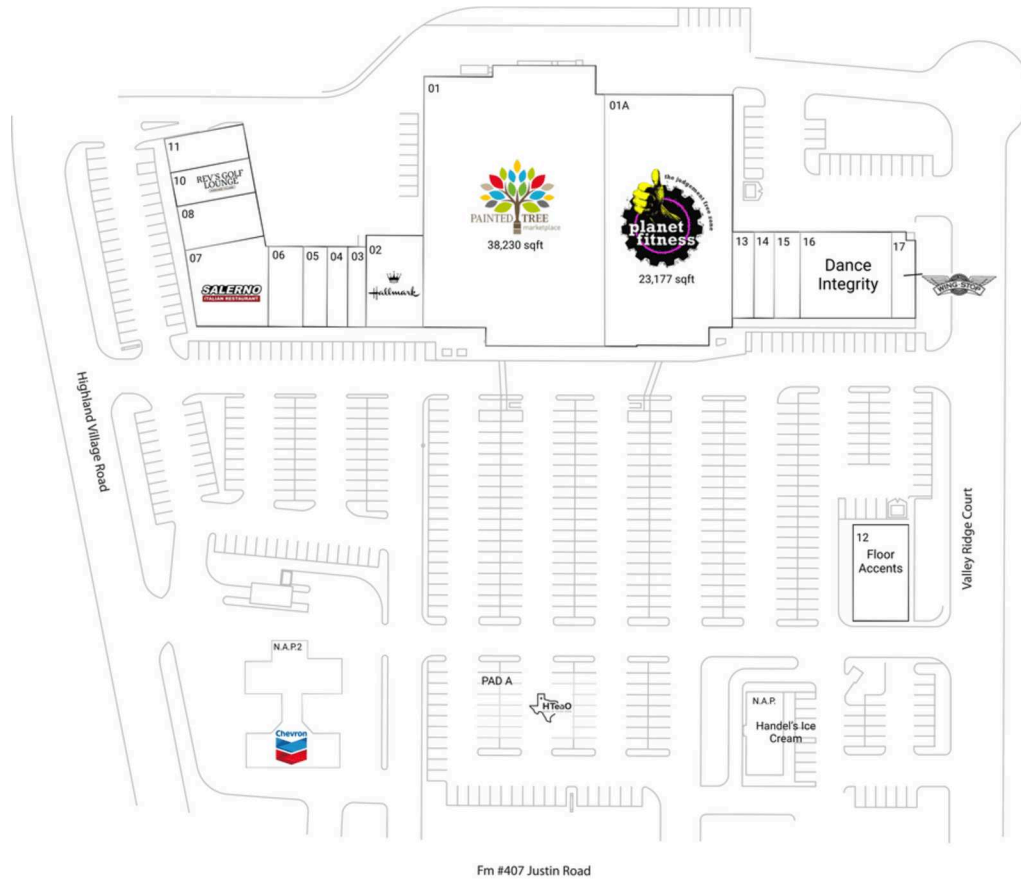

Highland Village Town Center

Dallas-Fort Worth-Arlington, TX

33.0716, -97.0562

2230-2250 FM 407 (Justin Road) | Highland Village, TX 75077

Current Retailers

N.A.P.	Handel's Ice Cream	0 SF
N.A.P.2	Chevron	0 SF
PAD A	HTeaO	2,500 SF
01	Painted Tree Marketplace	38,230 SF
01A	Planet Fitness	23,177 SF
02	Hallmark	4,000 SF
03	Aspire Nutrition	1,190 SF
04	Deka Lash	1,260 SF
05	Code 58	1,470 SF
06	Rift To Reef Aquatics	2,120 SF
07	Salernos Italian Restaurant	5,277 SF
08	Excite! Gym & Cheer	2,418 SF
10	Rev's Golf Lounge	2,100 SF
11	Custom Cleaners	2,100 SF
12	Floor Accents	4,032 SF
13	Nails2Tails Dog Grooming	1,400 SF
14	Sharkey's Cuts For Kids	1,275 SF
15	Jazzercise	1,825 SF
16	Dance Integrity	6,000 SF
17	Wingstop	1,500 SF