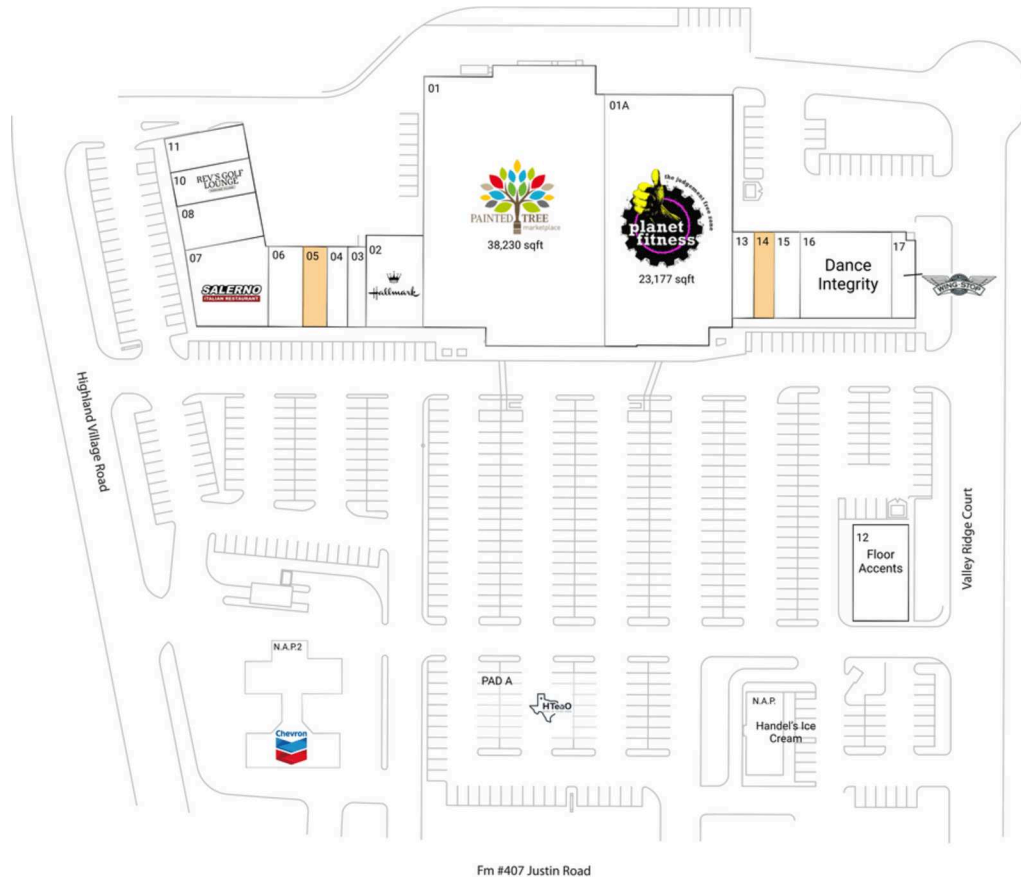

Highland Village Town Center

Dallas-Fort Worth-Arlington, TX

33.0716, -97.0562

2230-2250 FM 407 (Justin Road) | Highland Village, TX 75077

Available Space

05	1,470 SF
14	1,275 SF

Current Retailers

N.A.P.	Handel's Ice Cream	0 SF
N.A.P.2	Chevron	0 SF
PAD A	HTeaO	2,500 SF
01	Painted Tree Marketplace	38,230 SF
01A	Planet Fitness	23,177 SF
02	Hallmark	4,000 SF
03	Aspire Nutrition	1,190 SF
04	Deka Lash	1,260 SF
06	Rift To Reef Aquatics	2,120 SF
07	Salernos Italian Restaurant	5,277 SF
08	Excite! Gym & Cheer	2,418 SF
10	Rev's Golf Lounge	2,100 SF
11	Custom Cleaners	2,100 SF
12	Floor Accents	4,032 SF
13	Nails2Tails Dog Grooming	1,400 SF
15	Jazzercise	1,825 SF
16	Dance Integrity	6,000 SF
17	Wingstop	1,500 SF