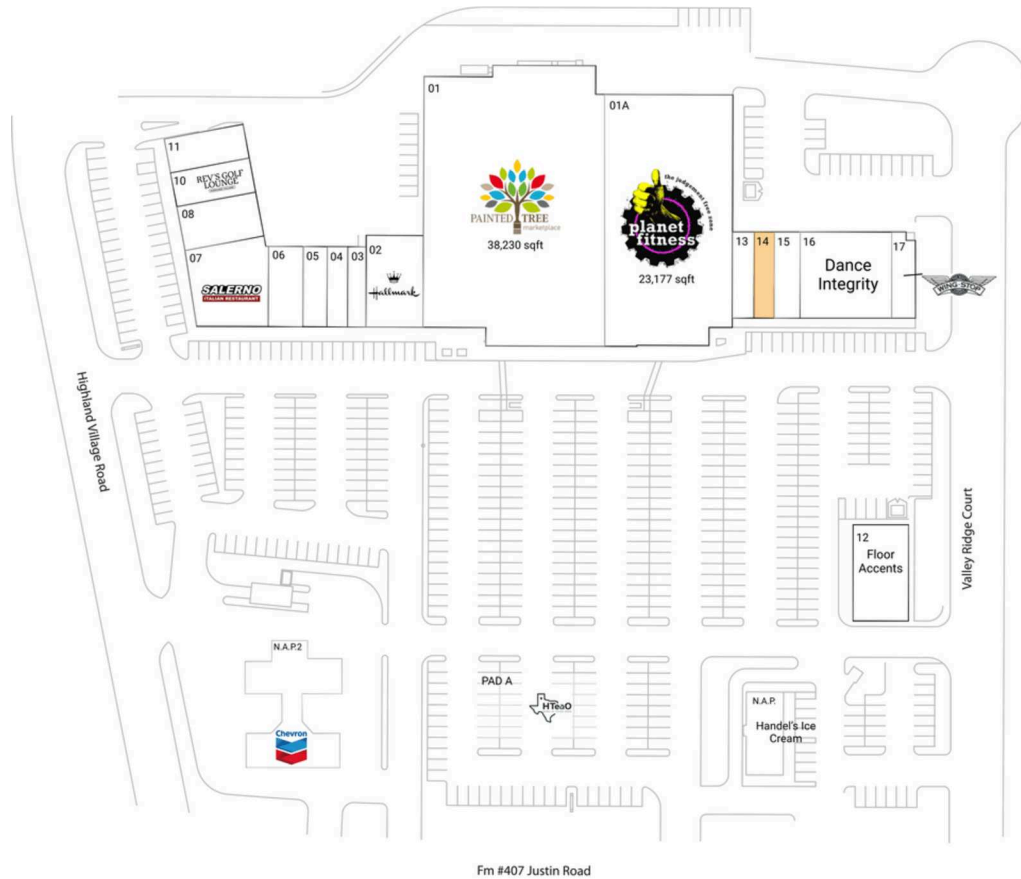

# Highland Village Town Center

Dallas-Fort Worth-Arlington, TX

33.0716, -97.0562  
2230-2250 FM 407 (Justin Road) | Highland Village, TX 75077

## Available Space

14 1,275 SF

## Current Retailers

N.A.P.	Handel's Ice Cream	0 SF
N.A.P.2	Chevron	0 SF
PAD A	HTeaO	2,500 SF
01	Painted Tree Marketplace	38,230 SF
01A	Planet Fitness	23,177 SF
02	Hallmark	4,000 SF
03	Aspire Nutrition	1,190 SF
04	Deka Lash	1,260 SF
05	Code 58	1,470 SF
06	Rift To Reef Aquatics	2,120 SF
07	Salernos Italian Restaurant	5,277 SF
08	Excite! Gym & Cheer	2,418 SF
10	Rev's Golf Lounge	2,100 SF
11	Custom Cleaners	2,100 SF
12	Floor Accents	4,032 SF
13	Nails2Tails Dog Grooming	1,400 SF
15	Jazzercise	1,825 SF
16	Dance Integrity	6,000 SF
17	Wingstop	1,500 SF