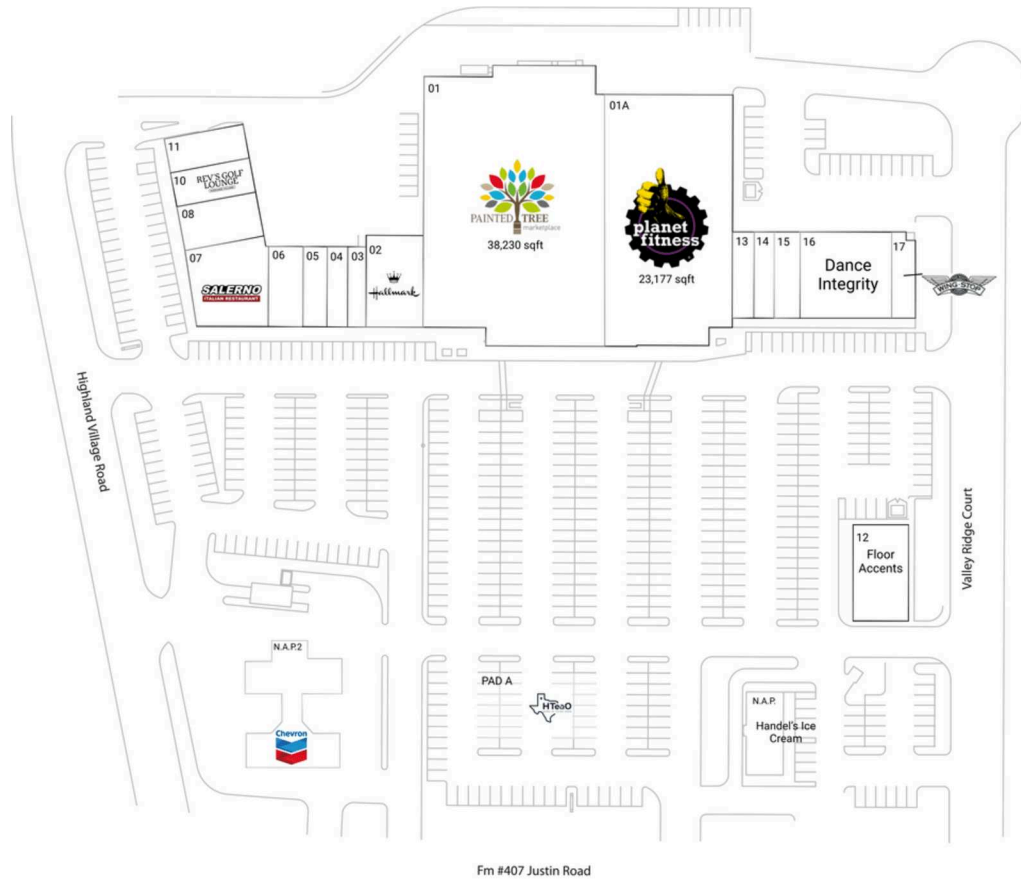

Highland Village Town Center

Dallas-Fort Worth-Arlington, TX

33.0716, -97.0562

2230-2250 FM 407 (Justin Road) | Highland Village, TX 75077

Current Retailers

| | | |
|---------|-----------------------------|-----------|
| N.A.P. | Handel's Ice Cream | 0 SF |
| N.A.P.2 | Chevron | 0 SF |
| PAD A | HTeaO | 2,500 SF |
| 01 | Painted Tree Marketplace | 38,230 SF |
| 01A | Planet Fitness | 23,177 SF |
| 02 | Hallmark | 4,000 SF |
| 03 | Aspire Nutrition | 1,190 SF |
| 04 | Deka Lash | 1,260 SF |
| 05 | Code 58 | 1,470 SF |
| 06 | Rift To Reef Aquatics | 2,120 SF |
| 07 | Salernos Italian Restaurant | 5,277 SF |
| 08 | Excite! Gym & Cheer | 2,418 SF |
| 10 | Rev's Golf Lounge | 2,100 SF |
| 11 | Custom Cleaners | 2,100 SF |
| 12 | Floor Accents | 4,032 SF |
| 13 | Nails2Tails Dog Grooming | 1,400 SF |
| 14 | Sharkey's Cuts For Kids | 1,275 SF |
| 15 | Jazzercise | 1,825 SF |
| 16 | Dance Integrity | 6,000 SF |
| 17 | Wingstop | 1,500 SF |