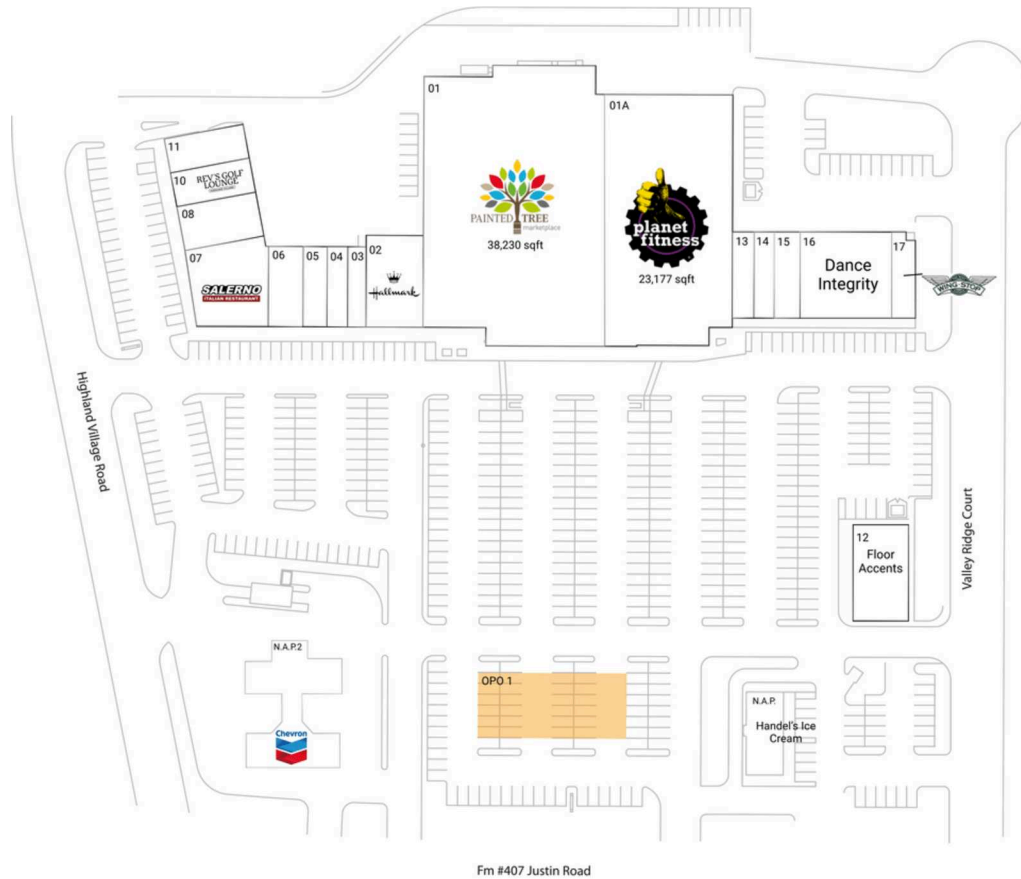

Highland Village Town Center

Dallas-Fort Worth-Arlington, TX

33.0716, -97.0562

2230-2250 FM 407 (Justin Road) | Highland Village, TX 75077

Pad Opportunities

OPO 1 Pad 0 SF/0

Current Retailers

N.A.P.	Handel's Ice Cream	0 SF
N.A.P.2	Chevron	0 SF
01	Painted Tree Marketplace	38,230 SF
01A	Planet Fitness	23,177 SF
02	Hallmark	4,000 SF
03	Aspire Nutrition	1,190 SF
04	Deka Lash	1,260 SF
05	Code 58	1,470 SF
06	Rift To Reef Aquatics	2,120 SF
07	Salernos Italian Restaurant	5,277 SF
08	Excite! Gym & Cheer	2,418 SF
10	Rev's Golf Lounge	2,100 SF
11	Custom Cleaners	2,100 SF
12	Floor Accents	4,032 SF
13	Nails2Tails Dog Grooming	1,400 SF
14	Sharkey's Cuts For Kids	1,275 SF
15	Jazzercise	1,825 SF
16	Dance Integrity	6,000 SF
17	Wingstop	1,500 SF