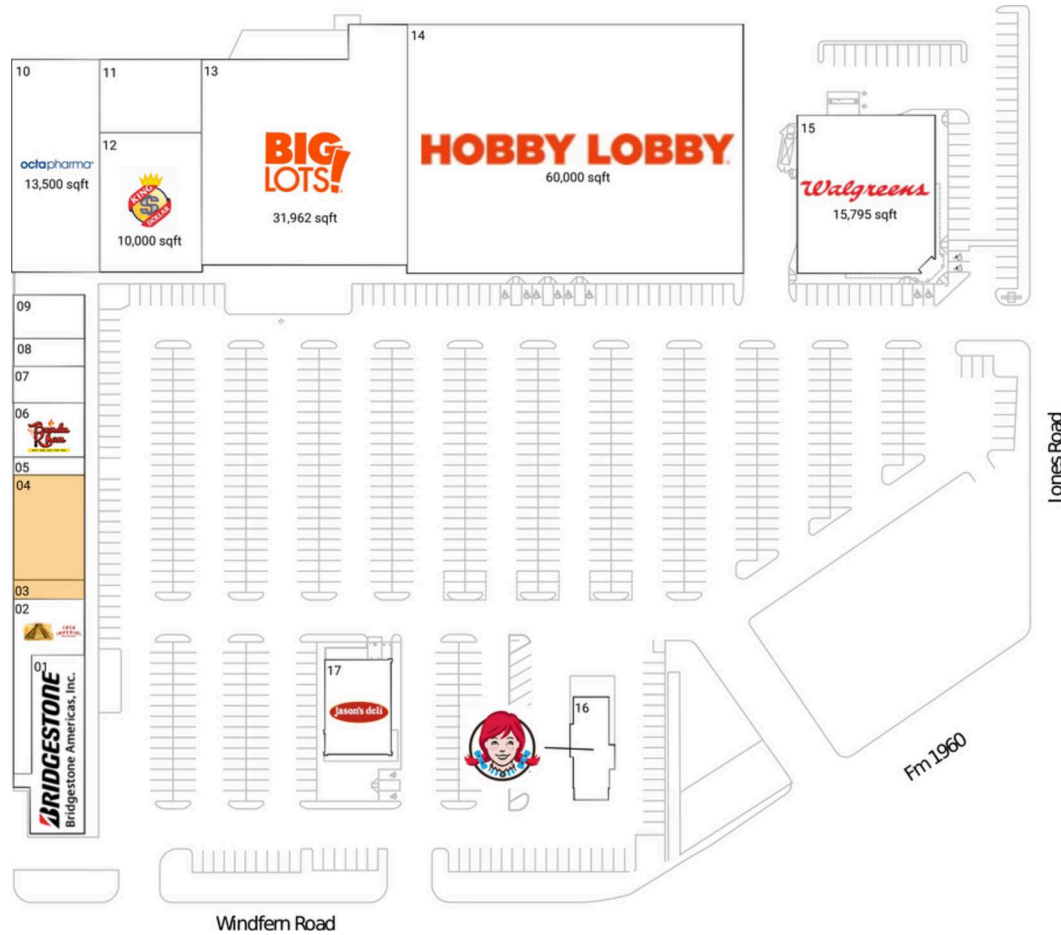

Jones Square

Houston-The Woodlands-Sugar Land, TX

29.9323, -95.5833
10921-10955 FM 1960 West | Houston, TX 77070

Available Space

03	900 SF
04	5,400 SF

Current Retailers

ATM	Wachovia Bank	1 SF
01	Bridgestone/Firestone	6,840 SF
02	Casa Imperial Mexican Restaurant	3,840 SF
05	Yerberia La Gobernadora	890 SF
06	Bundu Khan Kabab House	2,700 SF
07	LIA Nails & Spa	1,825 SF
08	Cut Masters-2	1,400 SF
09	Tandy Leather	2,206 SF
10	Octapharma	13,500 SF
11	Memories Antique Restoration	5,000 SF
12	King Dollar	10,000 SF
13	Big Lots	31,962 SF
14	Hobby Lobby	60,000 SF
15	Walgreens	15,795 SF
16	Wendy's	2,245 SF
17	Jason's Deli	4,500 SF