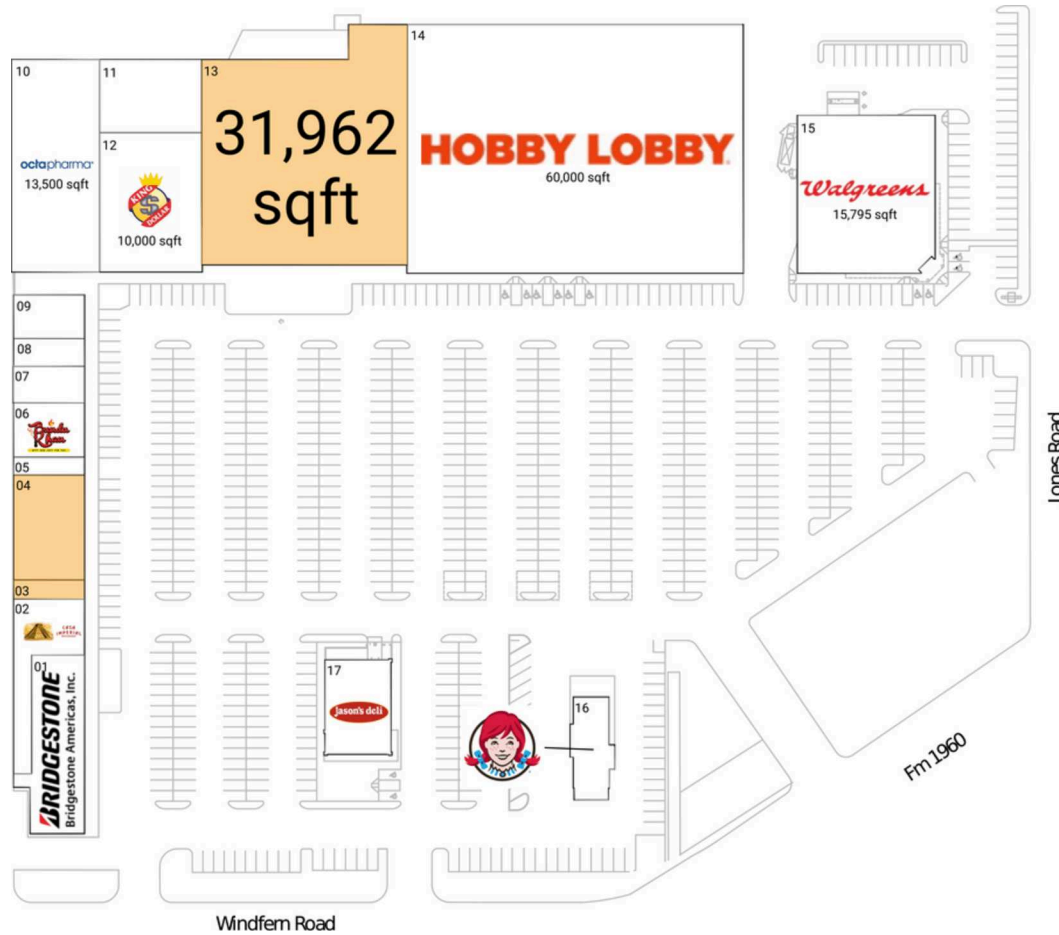

Jones Square

Houston-The Woodlands-Sugar Land, TX

29.9323, -95.5833
10921-10955 FM 1960 West | Houston, TX 77070

Available Space

03	900 SF
04	5,400 SF
13	31,962 SF

Current Retailers

ATM	Wachovia Bank	1 SF
01	Bridgestone/Firestone	6,840 SF
02	Casa Imperial Mexican Restaurant	3,840 SF
05	Yerberia La Gobernadora	890 SF
06	Bundu Khan Kabab House	2,700 SF
07	LIA Nails & Spa	1,825 SF
08	Cut Masters-2	1,400 SF
09	Tandy Leather	2,206 SF
10	Octapharma	13,500 SF
11	Memories Antique Restoration	5,000 SF
12	King Dollar	10,000 SF
14	Hobby Lobby	60,000 SF
15	Walgreens	15,795 SF
16	Wendy's	2,245 SF
17	Jason's Deli	4,500 SF