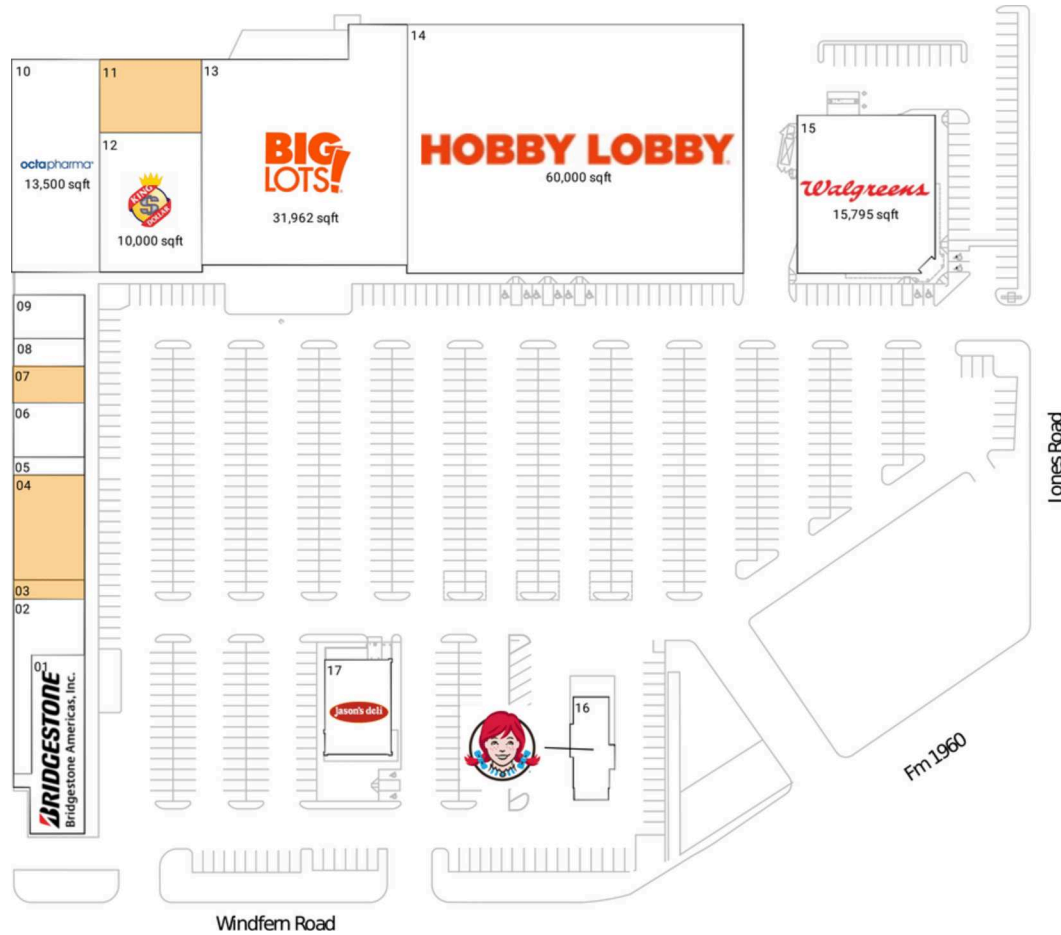

Jones Square

Houston-The Woodlands-Sugar Land, TX

29.9323, -95.5833

10921-10955 FM 1960 West | Houston, TX 77070

Available Space

03	900 SF
04	5,400 SF
07	1,825 SF
11	5,000 SF

Current Retailers

ATM	Wachovia Bank	1 SF
01	Bridgestone/Firestone	6,840 SF
02	Casa Imperial Mexican Restaurant	3,840 SF
05	Yerberia La Gobernadora	890 SF
06	Bundu Khan Kabab House	2,700 SF
08	Cut Masters-2	1,400 SF
09	Tandy Leather	2,206 SF
10	Octapharma	13,500 SF
12	King Dollar	10,000 SF
13	Big Lots	31,962 SF
14	Hobby Lobby	60,000 SF
15	Walgreens	15,795 SF
16	Wendy's	2,245 SF
17	Jason's Deli	4,500 SF