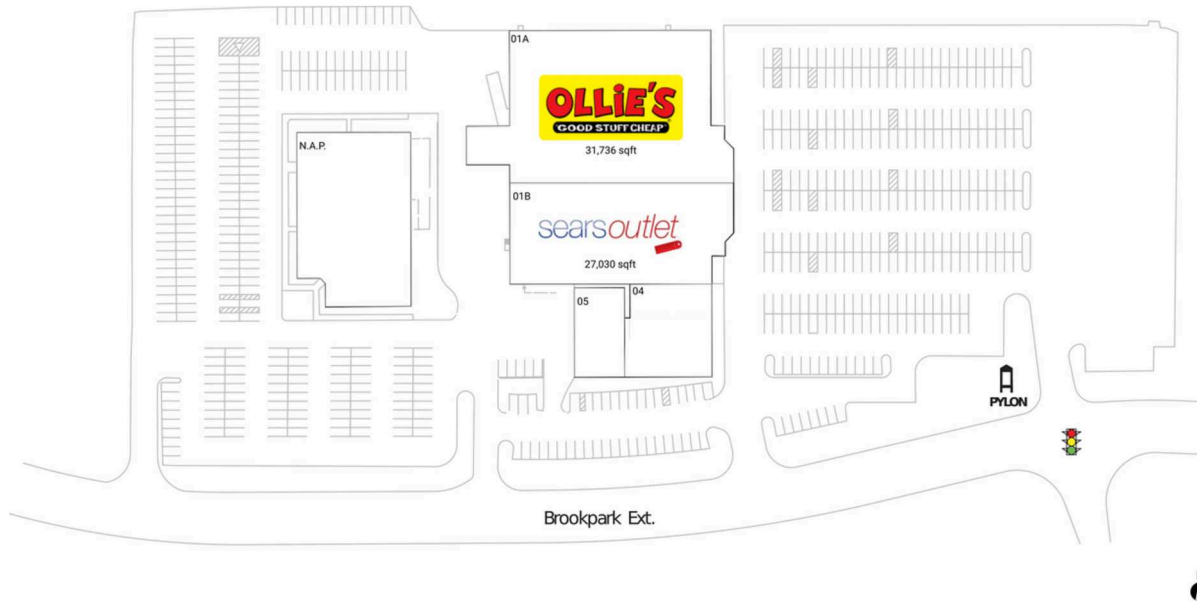

The Shoppes at North Olmsted

Cleveland, OH

41.4204, -81.9193
26662 Brookpark Extension | North Olmsted, OH 44070

Current Retailers

N.A.P.	N.A.P.	0 SF
01A	Ollie's	31,736 SF
01B	Sears Outlet	27,030 SF
04	Recess	8,001 SF
05	North Olmsted License Bureau	4,645 SF