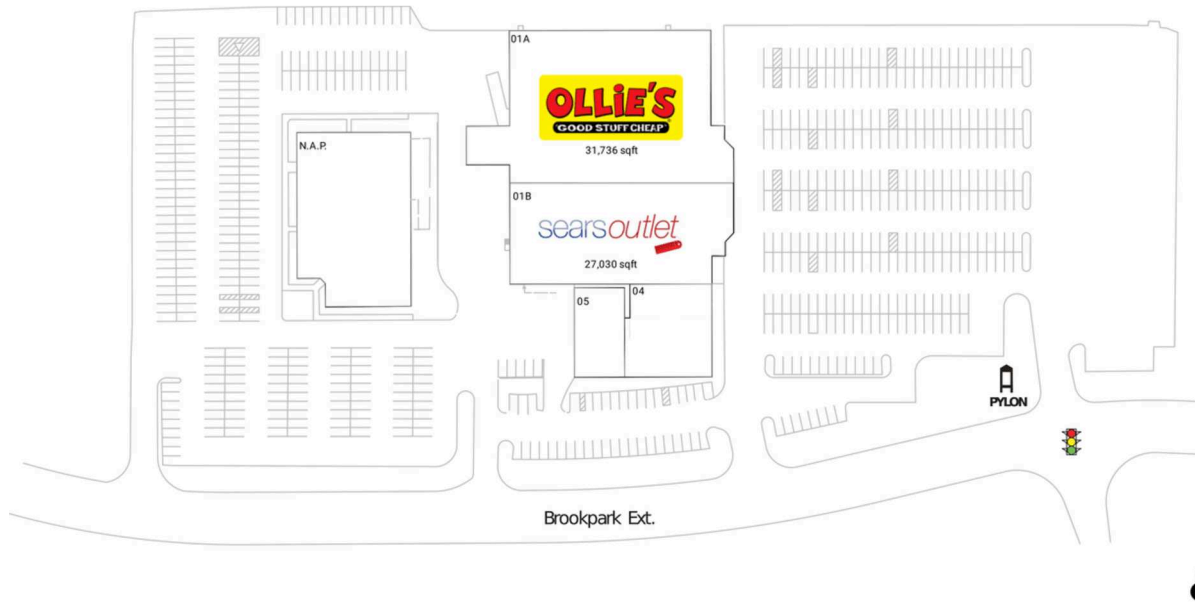

The Shoppes at North Olmsted

Cleveland-Elyria, OH

41.4204, -81.9193

26662 Brookpark Extension | North Olmsted, OH 44070

Current Retailers

N.A.P.	N.A.P.	0 SF
01A	Ollie's	31,736 SF
01B	Sears Outlet	27,030 SF
04	Recess	8,001 SF
05	North Olmsted License Bureau	4,645 SF