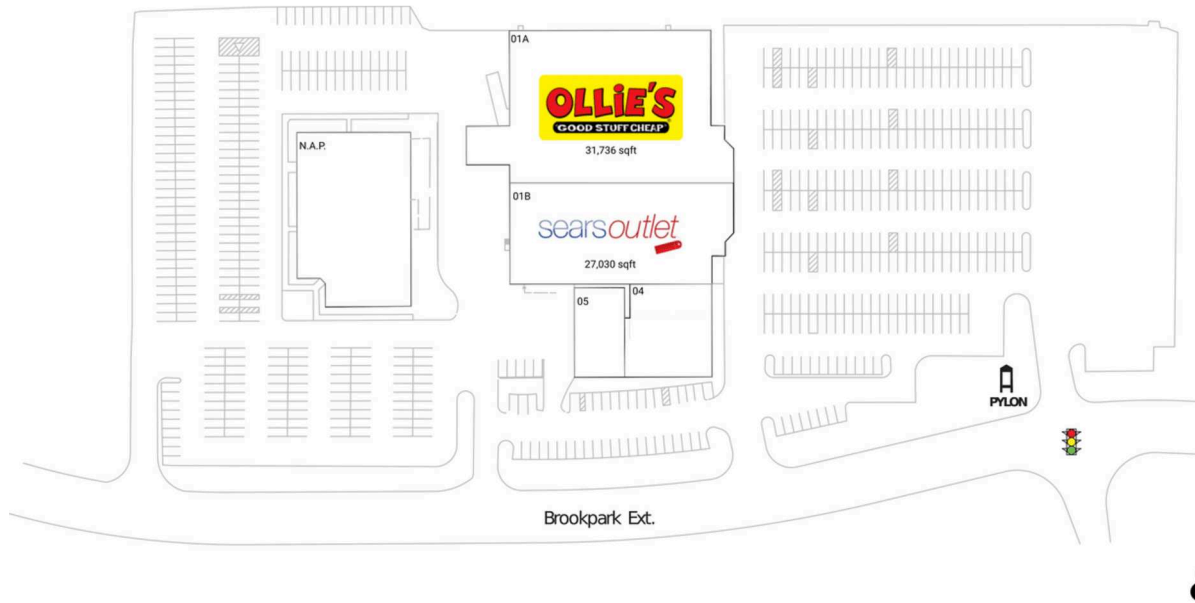

The Shoppes at North Olmsted

Cleveland-Elyria, OH

41.4204, -81.9193

26662 Brookpark Extension | North Olmsted, OH 44070

Current Retailers

N.A.P.	N.A.P.	0 SF
01A	Ollie's	31,736 SF
01B	Sears Outlet	27,030 SF
04	Recess	8,001 SF
05	North Olmsted License Bureau	4,645 SF