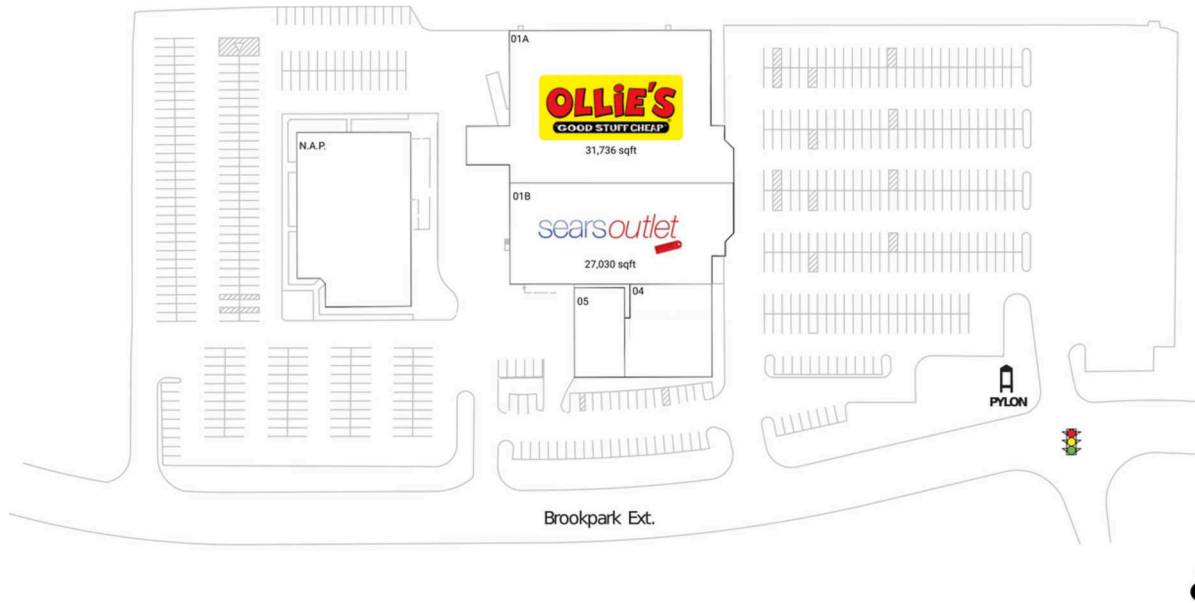

The Shoppes at North Olmsted

Cleveland, OH

41.4204, -81.9193
26662 Brookpark Extension | North Olmsted, OH 44070

Current Retailers

N.A.P.	N.A.P.	0 SF
01A	Ollie's	31,736 SF
01B	Sears Outlet	27,030 SF
04	Recess	8,001 SF
05	North Olmsted License Bureau	4,645 SF