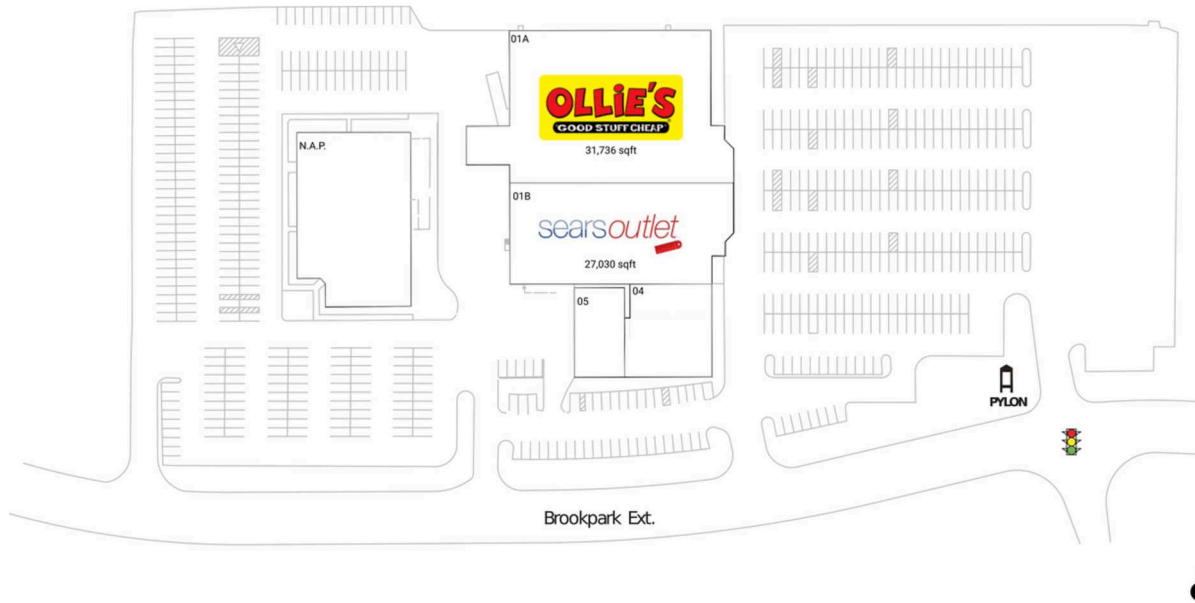

The Shoppes at North Olmsted

Cleveland, OH

41.4204, -81.9193
26662 Brookpark Extension | North Olmsted, OH 44070

Current Retailers

N.A.P.	N.A.P.	0 SF
01A	Ollie's	31,736 SF
01B	Sears Outlet	27,030 SF
04	Recess	8,001 SF
05	North Olmsted License Bureau	4,645 SF