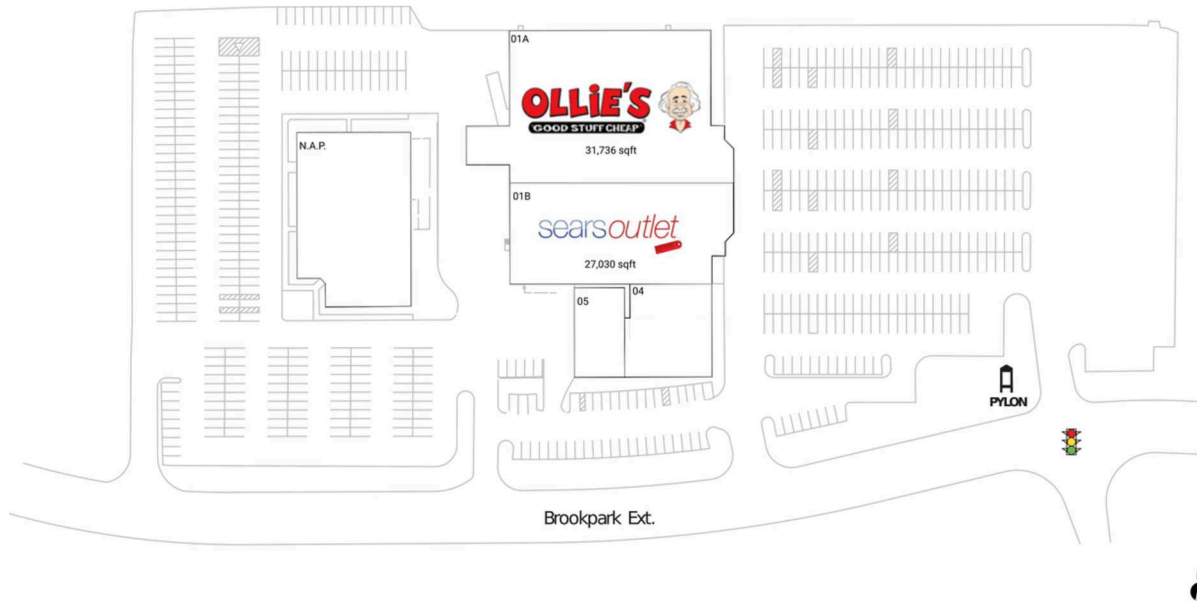

The Shoppes at North Olmsted

Cleveland, OH

41.4204, -81.9193
26662 Brookpark Extension | North Olmsted, OH 44070

Current Retailers

N.A.P.	N.A.P.	0 SF
01A	Ollie's	31,736 SF
01B	Sears Outlet	27,030 SF
04	Recess	8,001 SF
05	North Olmsted License Bureau	4,645 SF