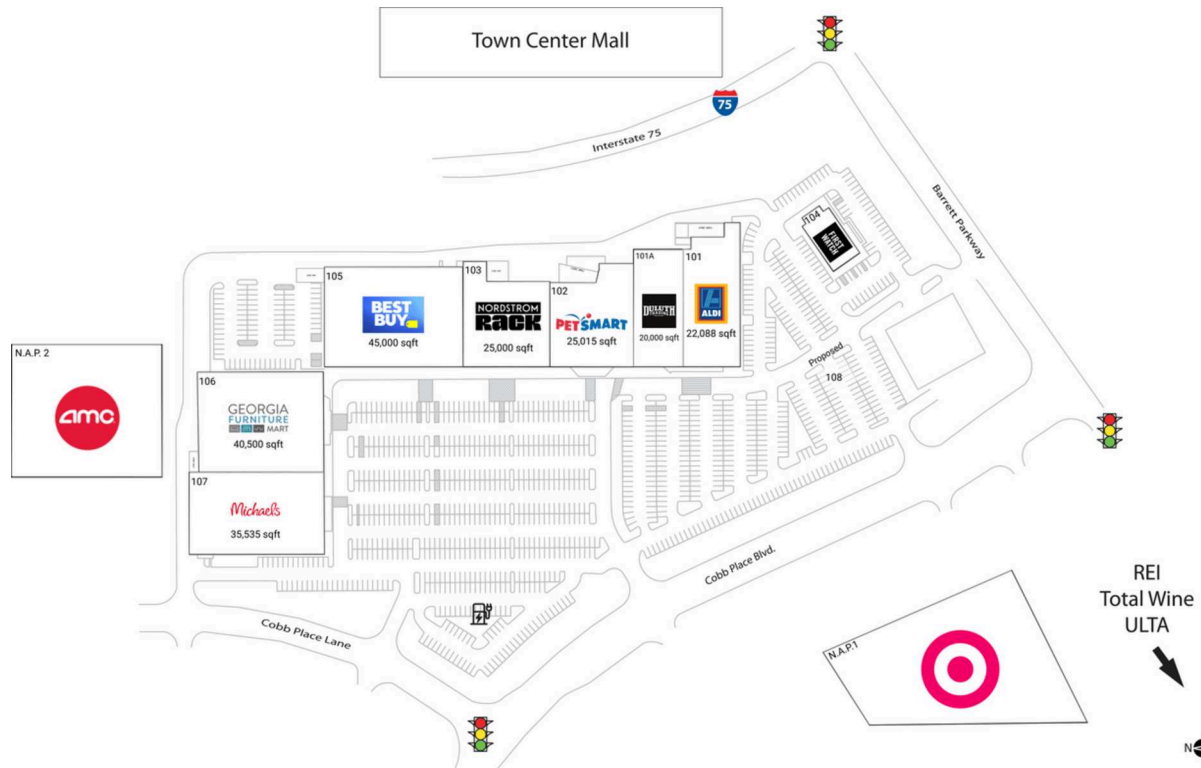

Barrett Place

Atlanta-Sandy Springs-Alpharetta, GA

34.0109, -84.5715

800 Cobb Place Boulevard | Kennesaw, GA 30144

Current Retailers

N.A.P.	ExxonMobil	0 SF
N.A.P. 2	AMC Theatres	0 SF
N.A.P.1	Target	0 SF
101	ALDI	22,088 SF
101A	Duluth Trading Co	20,000 SF
102	PetSmart	25,015 SF
103	Nordstrom Rack	25,000 SF
104	First Watch	5,680 SF
105	Best Buy	45,000 SF
106	Georgia Furniture Mart	40,500 SF
107	Michaels	35,535 SF
108	Valvoline	2,094 SF