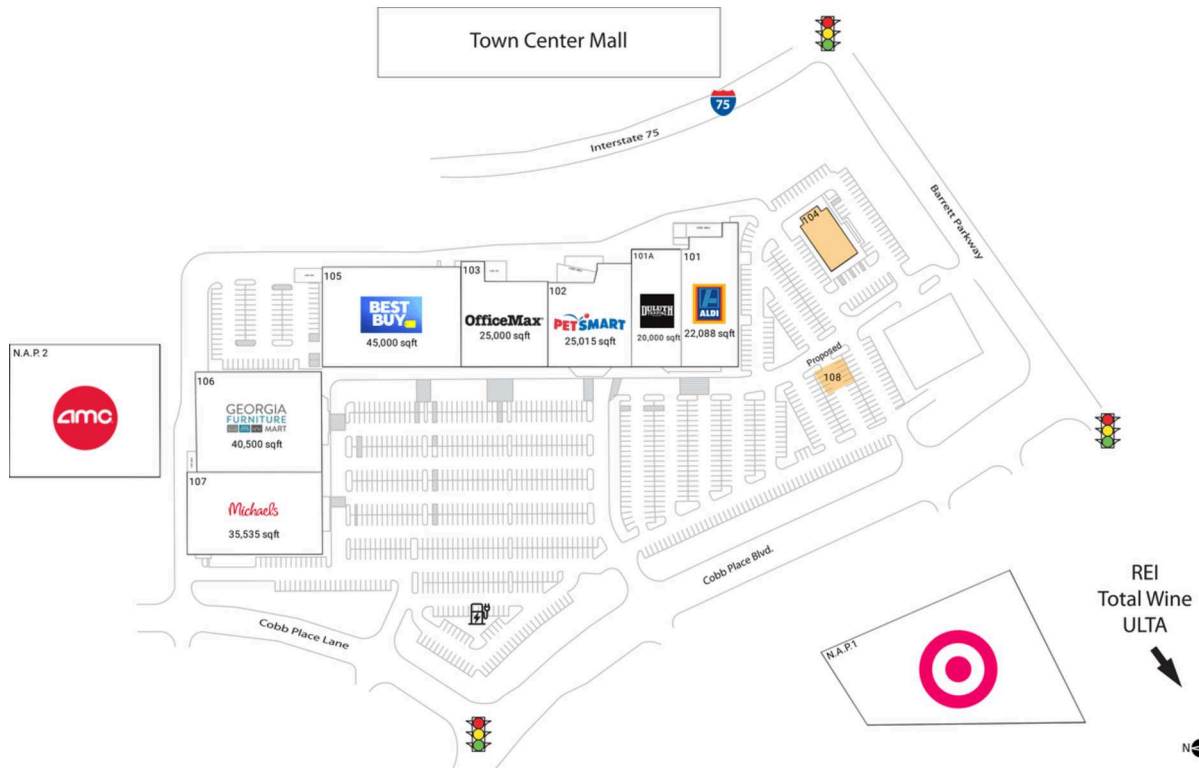

Barrett Place

Atlanta-Sandy Springs-Alpharetta, GA

34.0109, -84.5715

800 Cobb Place Boulevard | Kennesaw, GA 30144

Available Space

104 5,680 SF

Pad Opportunities

108 0 SF/0

Current Retailers

N.A.P.	ExxonMobil	0 SF
N.A.P. 2	AMC Theatres	0 SF
N.A.P.1	Target	0 SF
101	ALDI	22,088 SF
101A	Duluth Trading Co	20,000 SF
102	PetSmart	25,015 SF
103	OfficeMax	25,000 SF
105	Best Buy	45,000 SF
106	Georgia Furniture Mart	40,500 SF
107	Michaels	35,535 SF

REI
Total Wine
ULTA

N

4005