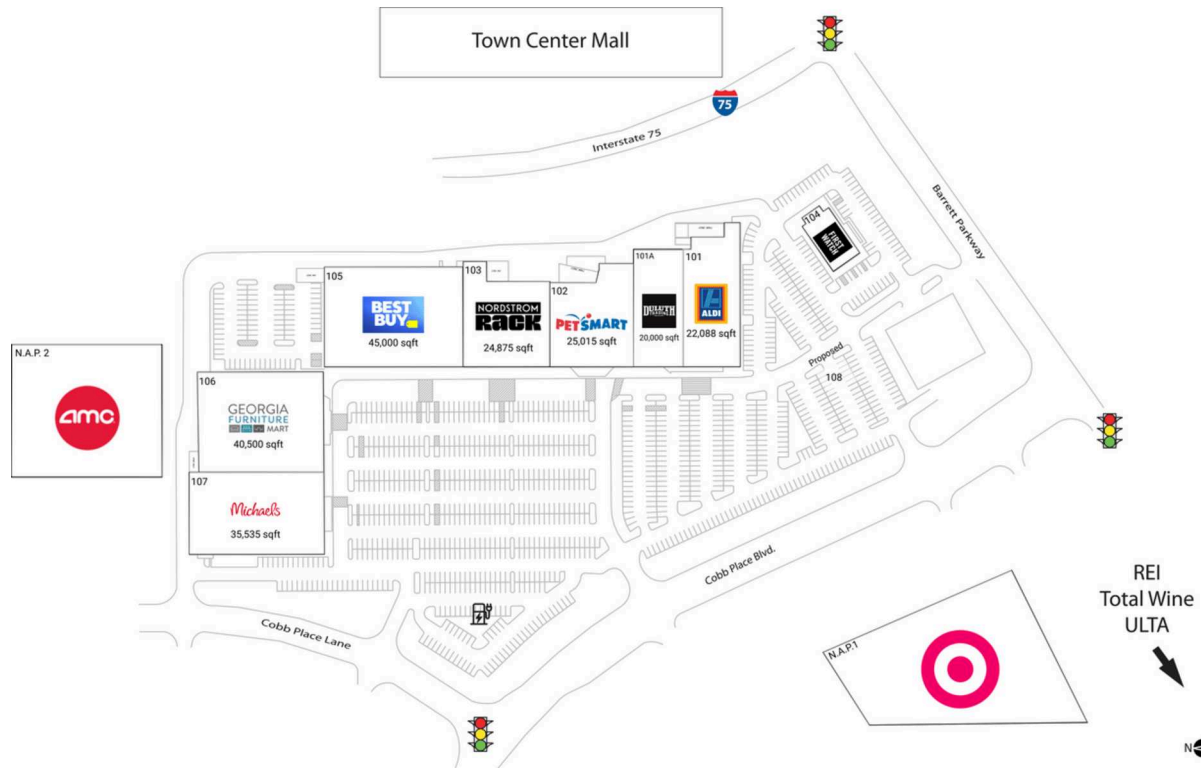

Barrett Place

Atlanta-Sandy Springs-Roswell, GA

34.0109, -84.5715
800 Cobb Place Boulevard | Kennesaw, GA 30144

Current Retailers

N.A.P.	ExxonMobil	0 SF
N.A.P. 2	AMC Theatres	0 SF
N.A.P.1	Target	0 SF
101	ALDI	22,088 SF
101A	Duluth Trading Co	20,000 SF
102	PetSmart	25,015 SF
103	Nordstrom Rack	24,875 SF
104	First Watch	5,680 SF
105	Best Buy	45,000 SF
106	Georgia Furniture Mart	40,500 SF
107	Michaels	35,535 SF
108	Valvoline	1,726 SF

REI
Total Wine
ULTA

4005