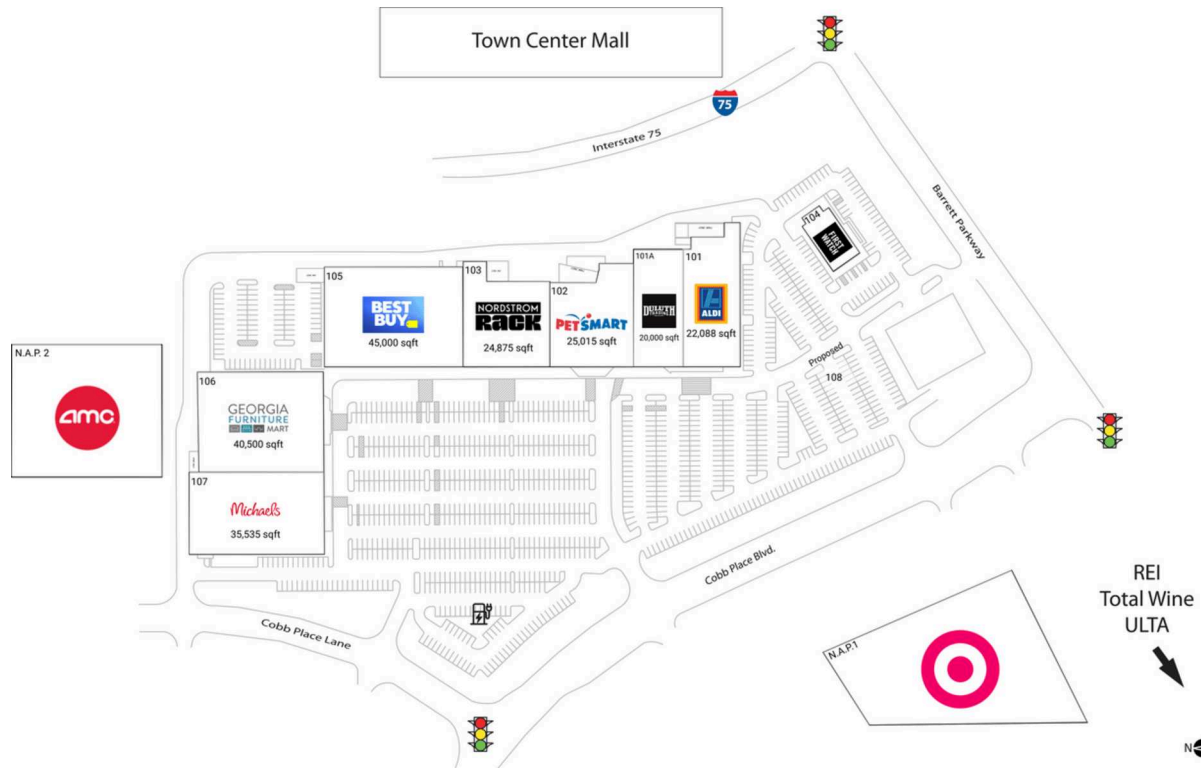

# Barrett Place

Atlanta-Sandy Springs-Roswell, GA

34.0109, -84.5715  
800 Cobb Place Boulevard | Kennesaw, GA 30144

## Current Retailers

N.A.P.	ExxonMobil	0 SF
N.A.P. 2	AMC Theatres	0 SF
N.A.P.1	Target	0 SF
101	ALDI	22,088 SF
101A	Duluth Trading Co	20,000 SF
102	PetSmart	25,015 SF
103	Nordstrom Rack	24,875 SF
104	First Watch	5,680 SF
105	Best Buy	45,000 SF
106	Georgia Furniture Mart	40,500 SF
107	Michaels	35,535 SF
108	Valvoline	1,726 SF

REI  
Total Wine  
ULTA

4005