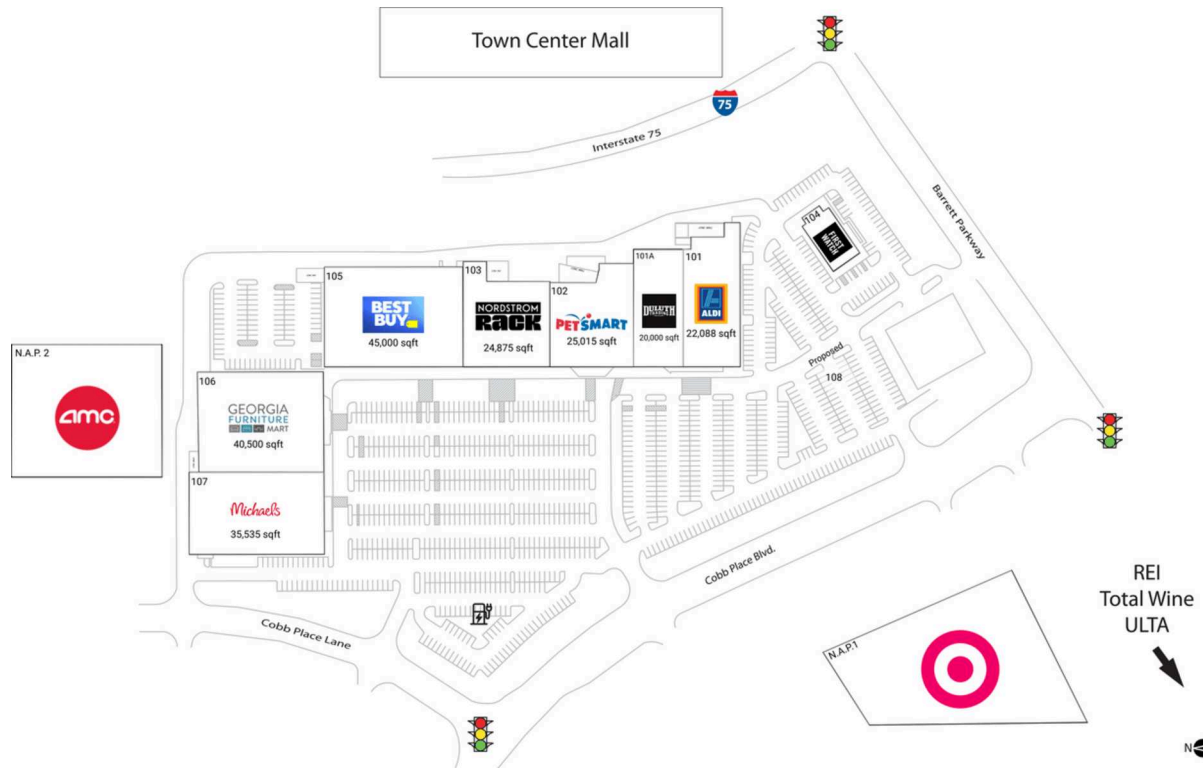

# Barrett Place

Atlanta-Sandy Springs-Roswell, GA

34.0109, -84.5715  
800 Cobb Place Boulevard | Kennesaw, GA 30144

## Current Retailers

N.A.P.	ExxonMobil	0 SF
N.A.P. 2	AMC Theatres	0 SF
N.A.P.1	Target	0 SF
101	ALDI	22,088 SF
101A	Duluth Trading Co	20,000 SF
102	PetSmart	25,015 SF
103	Nordstrom Rack	24,875 SF
104	First Watch	5,680 SF
105	Best Buy	45,000 SF
106	Georgia Furniture Mart	40,500 SF
107	Michaels	35,535 SF
108	Valvoline	1,726 SF

REI  
Total Wine  
ULTA

4005