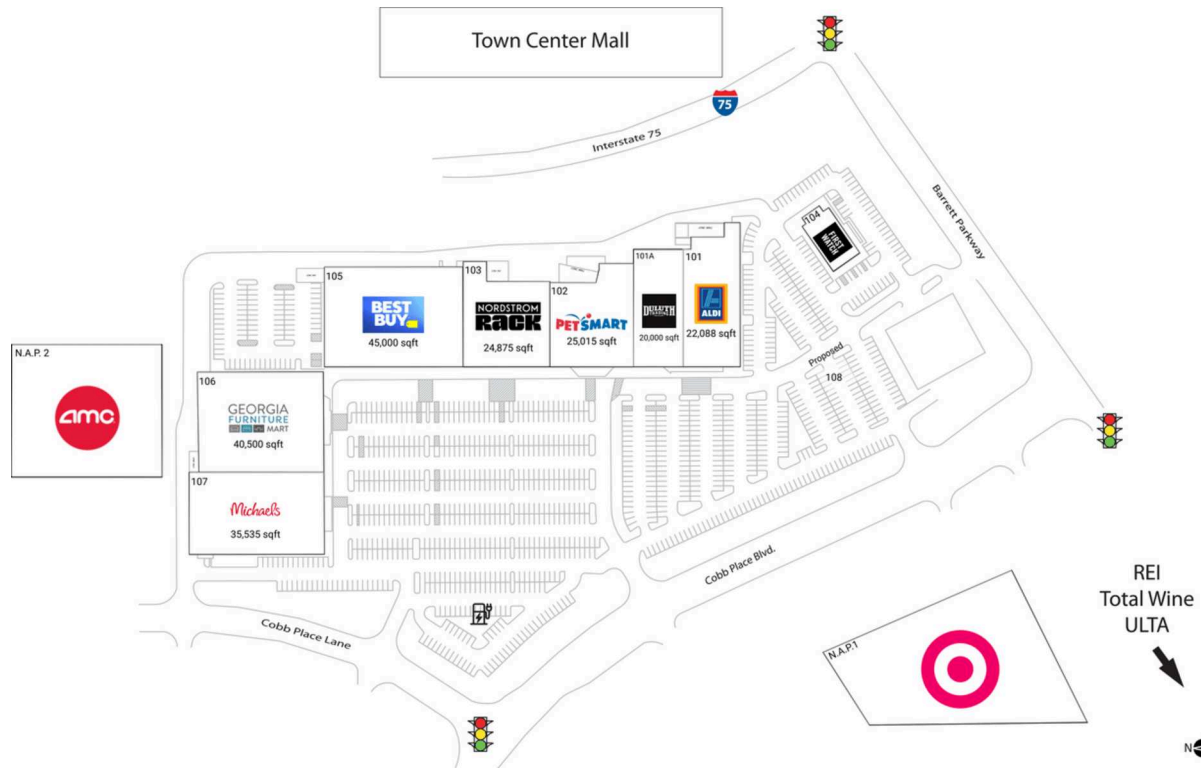

Barrett Place

Atlanta-Sandy Springs-Roswell, GA

34.0109, -84.5715
800 Cobb Place Boulevard | Kennesaw, GA 30144

Current Retailers

N.A.P.	ExxonMobil	0 SF
N.A.P. 2	AMC Theatres	0 SF
N.A.P.1	Target	0 SF
101	ALDI	22,088 SF
101A	Duluth Trading Co	20,000 SF
102	PetSmart	25,015 SF
103	Nordstrom Rack	24,875 SF
104	First Watch	5,680 SF
105	Best Buy	45,000 SF
106	Georgia Furniture Mart	40,500 SF
107	Michaels	35,535 SF
108	Valvoline	1,726 SF

REI
Total Wine
ULTA

4005