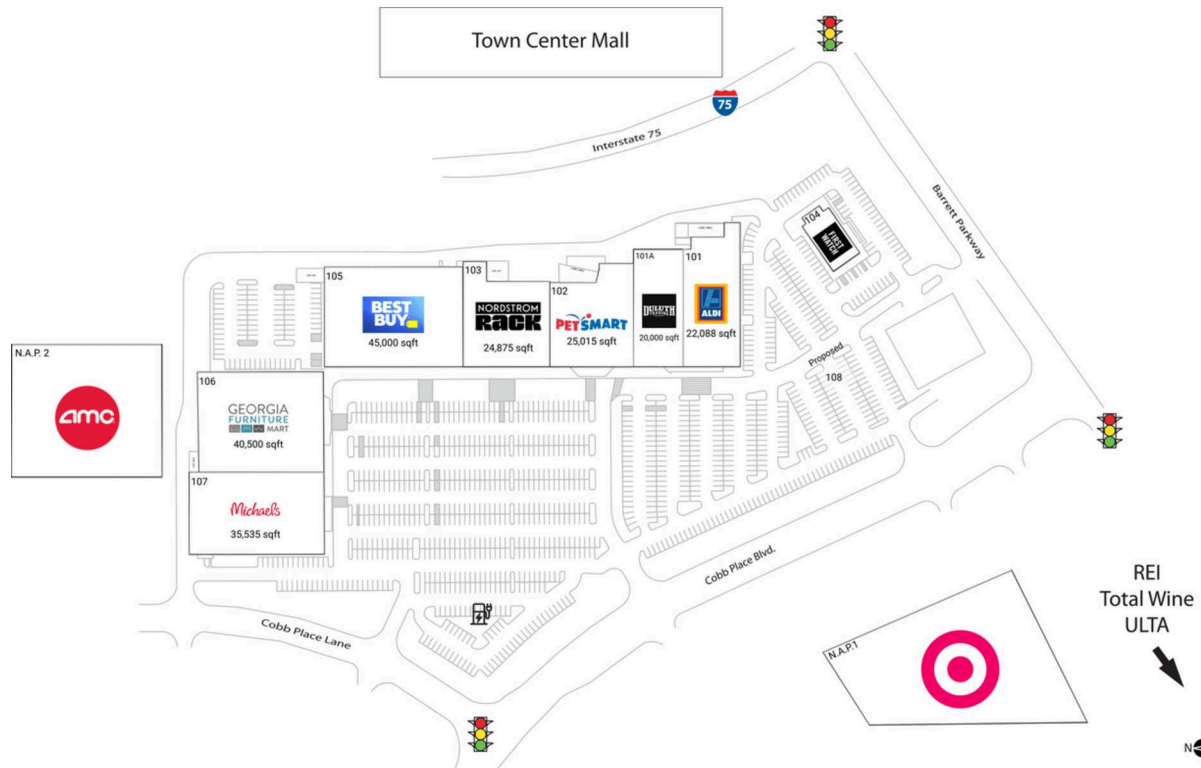

# Barrett Place

Atlanta-Sandy Springs-Roswell, GA

34.0109, -84.5715  
800 Cobb Place Boulevard | Kennesaw, GA 30144

## Current Retailers

N.A.P.	ExxonMobil	0 SF
N.A.P. 2	AMC Theatres	0 SF
N.A.P.1	Target	0 SF
101	ALDI	22,088 SF
101A	Duluth Trading Co	20,000 SF
102	PetSmart	25,015 SF
103	Nordstrom Rack	24,875 SF
104	First Watch	5,680 SF
105	Best Buy	45,000 SF
106	Georgia Furniture Mart	40,500 SF
107	Michaels	35,535 SF
108	Valvoline	1,726 SF

REI  
Total Wine  
ULTA

4005