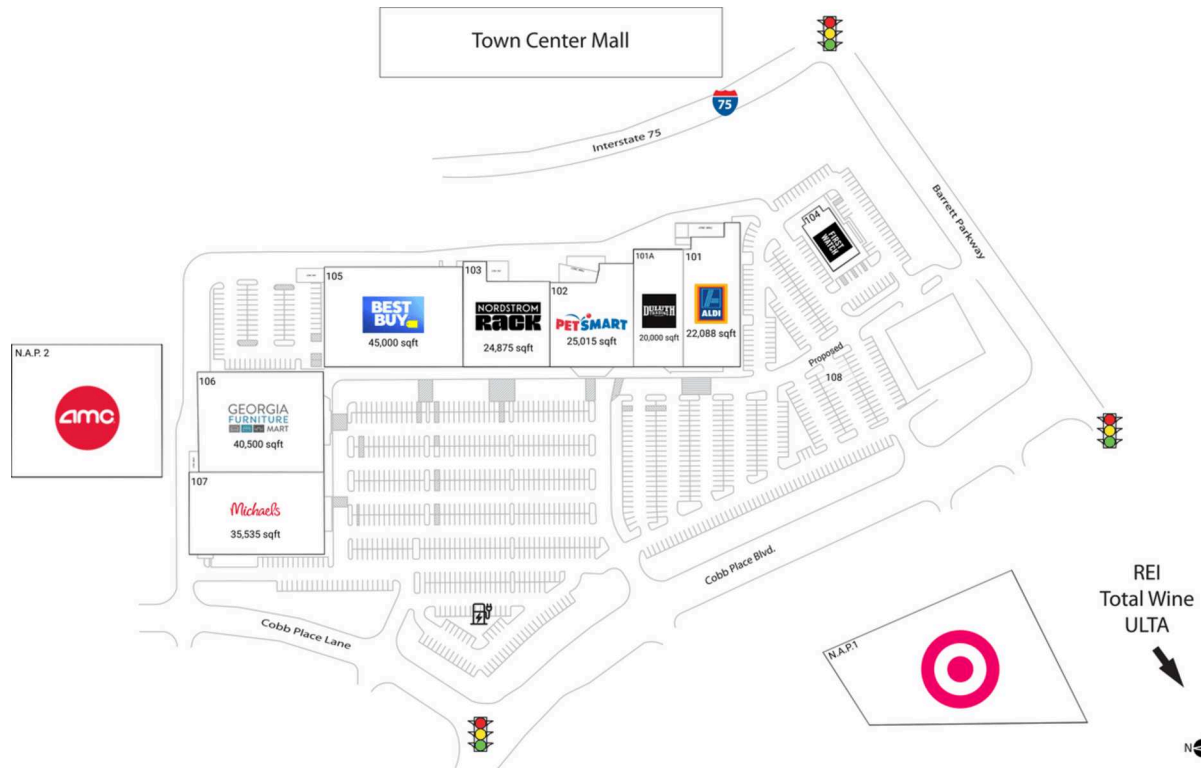

Barrett Place

Atlanta-Sandy Springs-Roswell, GA

34.0109, -84.5715
800 Cobb Place Boulevard | Kennesaw, GA 30144

Current Retailers

| | | |
|----------|------------------------|-----------|
| N.A.P. | ExxonMobil | 0 SF |
| N.A.P. 2 | AMC Theatres | 0 SF |
| N.A.P.1 | Target | 0 SF |
| 101 | ALDI | 22,088 SF |
| 101A | Duluth Trading Co | 20,000 SF |
| 102 | PetSmart | 25,015 SF |
| 103 | Nordstrom Rack | 24,875 SF |
| 104 | First Watch | 5,680 SF |
| 105 | Best Buy | 45,000 SF |
| 106 | Georgia Furniture Mart | 40,500 SF |
| 107 | Michaels | 35,535 SF |
| 108 | Valvoline | 1,726 SF |

REI
Total Wine
ULTA

4005