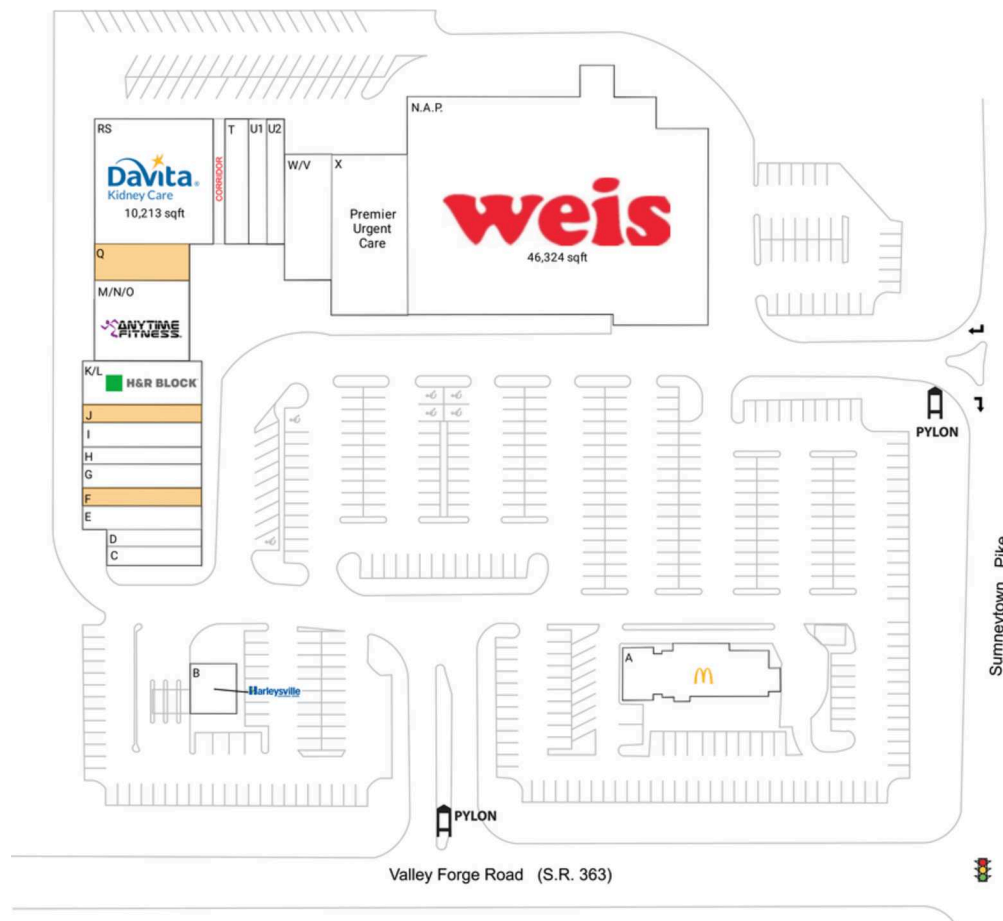

# North Penn Market Place

Philadelphia-Camden-Wilmington, PA-NJ-DE-MD

40.23, -75.3124

1551 S Valley Forge Road | Lansdale, PA 19446

## Available Space

|   |          |
|---|----------|
| F | 1,500 SF |
| J | 1,500 SF |
| Q | 2,540 SF |

## Current Retailers

|        |                             |           |
|--------|-----------------------------|-----------|
| A      | McDonald's                  | 3,600 SF  |
| B      | Harleysville National Bank  | 2,560 SF  |
| C      | Dairy Queen                 | 1,260 SF  |
| D      | Nail Salon                  | 1,200 SF  |
| E      | Italian Delites             | 2,000 SF  |
| G      | Spring Mobile (AT&T Dealer) | 2,000 SF  |
| H      | Hair Cuttery                | 1,500 SF  |
| I      | Oki Sushi                   | 2,000 SF  |
| K/L    | H&R Block                   | 3,326 SF  |
| M/N/O  | Anytime Fitness             | 5,300 SF  |
| N.A.P. | Weis Markets                | 46,324 SF |
| RS     | DaVita Dialysis             | 10,213 SF |
| T      | Abacus Chinese Restaurant   | 2,100 SF  |
| U1     | Tanning Salon               | 1,601 SF  |
| U2     | Flair Cleaners Day Cleaner  | 1,575 SF  |
| W/V    | AmeriKick                   | 4,115 SF  |
| X      | Premier Urgent Care         | 8,468 SF  |