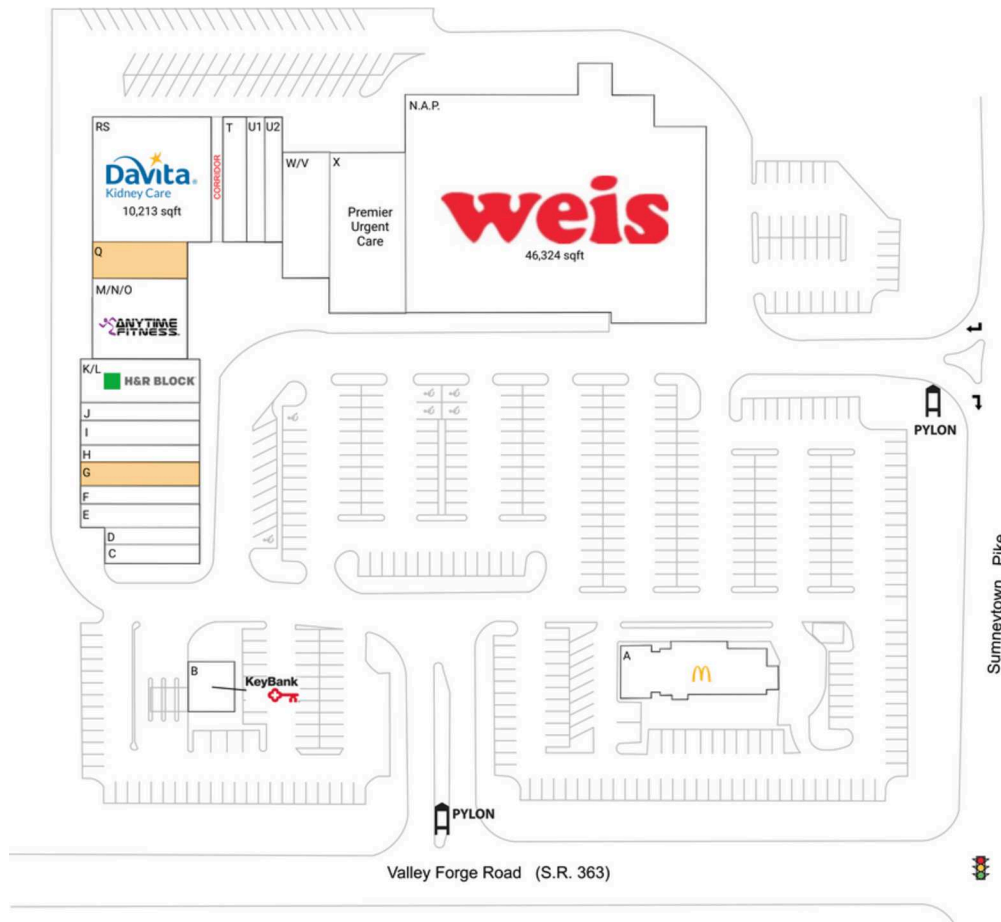

# North Penn Market Place

Philadelphia-Camden-Wilmington, PA-NJ-DE-MD

40.23, -75.3124

1551 S Valley Forge Road | Lansdale, PA 19446

## Available Space

G	2,000 SF
Q	2,540 SF

## Current Retailers

A	McDonald's	3,600 SF
B	KeyBank	2,560 SF
C	Dairy Queen	1,260 SF
D	Nail Salon	1,200 SF
E	Italian Delites	2,000 SF
F	Scenthound	1,500 SF
H	Hair Cuttery	1,500 SF
I	Oki Sushi	2,000 SF
J	Juice Pod	1,500 SF
K/L	H&R Block	3,326 SF
M/N/O	Anytime Fitness	5,300 SF
N.A.P.	Weis Markets	46,324 SF
RS	DaVita Dialysis	10,213 SF
T	Abacus Chinese Restaurant	2,100 SF
U1	Tanning Salon	1,601 SF
U2	Flair Cleaners Day Cleaner	1,575 SF
W/V	AmeriKick	4,115 SF
X	Premier Urgent Care	8,468 SF