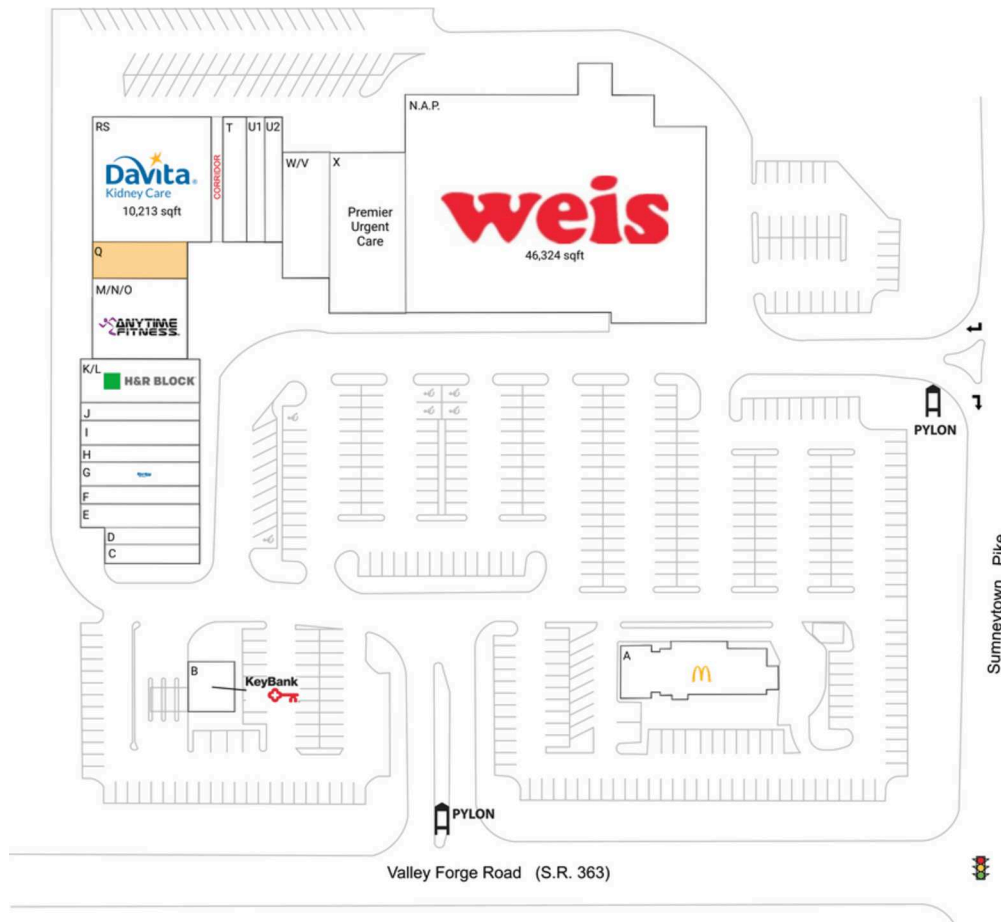

North Penn Market Place

Philadelphia-Camden-Wilmington, PA-NJ-DE-MD

40.23, -75.3124
1551 S Valley Forge Road | Lansdale, PA 19446

Available Space

Q 2,540 SF

Current Retailers

A	McDonald's	3,600 SF
B	KeyBank	2,560 SF
C	Dairy Queen	1,260 SF
D	Nail Salon	1,200 SF
E	Italian Delites	2,000 SF
F	Scenthound	1,500 SF
G	Sterling Optical	2,000 SF
H	Hair Cuttery	1,500 SF
I	Oki Sushi	2,000 SF
J	Juice Pod	1,500 SF
K/L	H&R Block	3,326 SF
M/N/O	Anytime Fitness	5,300 SF
N.A.P.	Weis Markets	46,324 SF
R5	DaVita Dialysis	10,213 SF
T	Abacus Chinese Restaurant	2,100 SF
U1	Tanning Salon	1,601 SF
U2	Flair Cleaners Day Cleaner	1,575 SF
W/V	AmeriKick	4,115 SF
X	Premier Urgent Care	8,468 SF