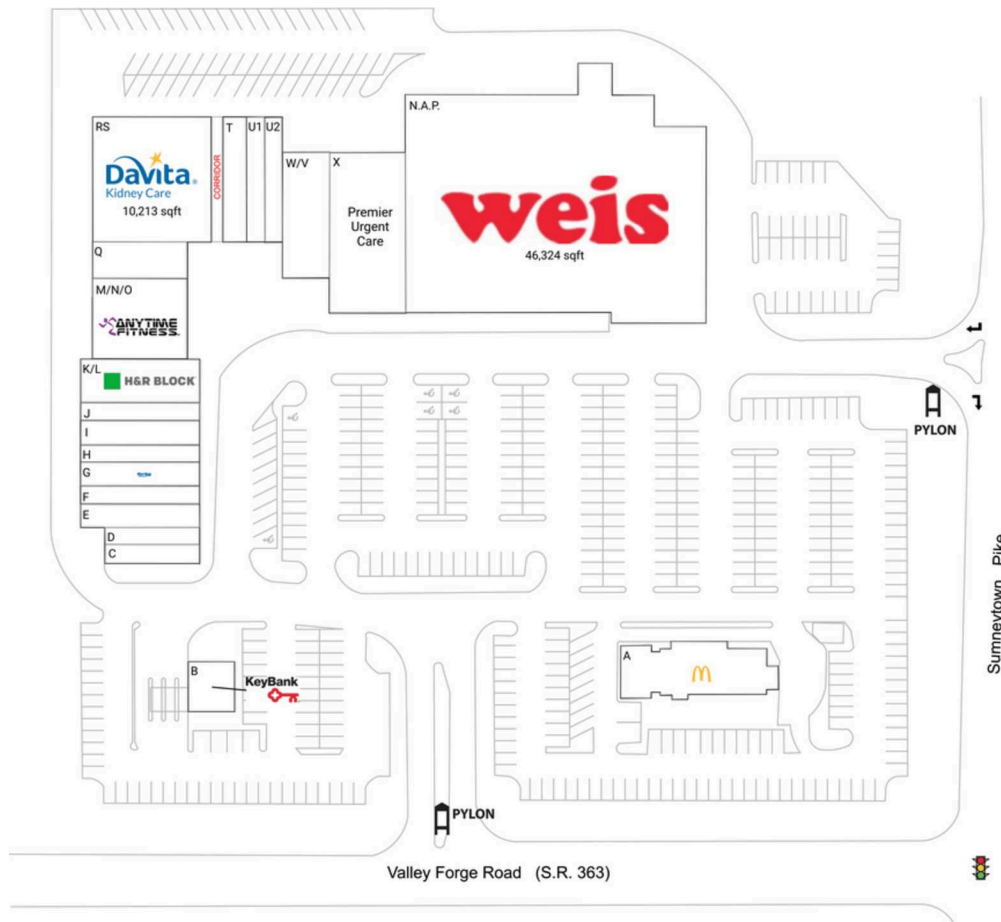

# North Penn Market Place

Philadelphia-Camden-Wilmington, PA-NJ-DE-MD

40.23, -75.3124  
1551 S Valley Forge Road | Lansdale, PA 19446

## Current Retailers

A	McDonald's	3,600 SF
B	KeyBank	2,560 SF
C	Dairy Queen	1,260 SF
D	Nail Salon	1,200 SF
E	Italian Delites	2,000 SF
F	Scenthound	1,500 SF
G	Sterling Optical	2,000 SF
H	Hair Cuttery	1,500 SF
I	Oki Sushi	2,000 SF
J	Juice Pod	1,500 SF
K/L	H&R Block	3,326 SF
M/N/O	Anytime Fitness	5,300 SF
N.A.P.	Weis Markets	46,324 SF
Q	Coastline Academy	2,540 SF
RS	DaVita Dialysis	10,213 SF
T	Abacus Chinese Restaurant	2,100 SF
U1	Tanning Salon	1,601 SF
U2	Flair Cleaners Day Cleaner	1,575 SF
W/V	AmeriKick	4,115 SF
X	Premier Urgent Care	8,468 SF