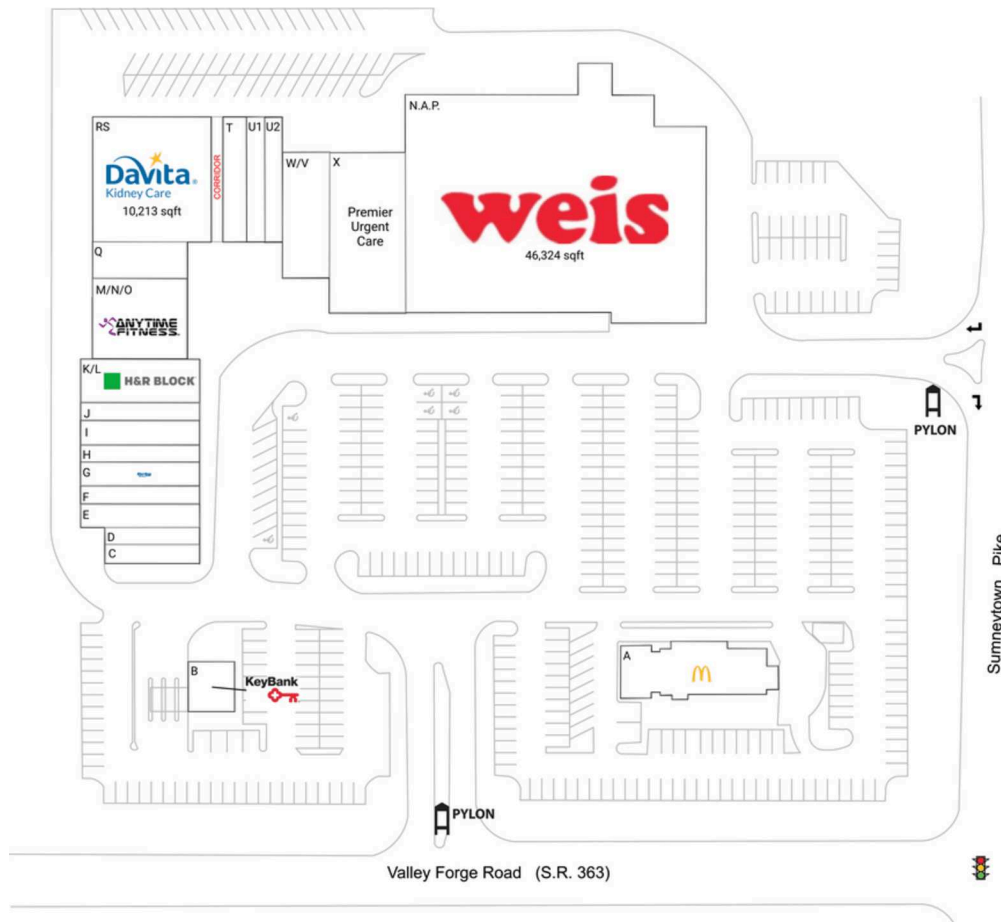

North Penn Market Place

Philadelphia-Camden-Wilmington, PA-NJ-DE-MD

40.23, -75.3124
1551 S Valley Forge Road | Lansdale, PA 19446

Current Retailers

A	McDonald's	3,600 SF
B	KeyBank	2,560 SF
C	Dairy Queen	1,260 SF
D	Nail Salon	1,200 SF
E	Italian Delites	2,000 SF
F	Scenthound	1,500 SF
G	Sterling Optical	2,000 SF
H	Hair Cuttery	1,500 SF
I	Oki Sushi	2,000 SF
J	Juice Pod	1,500 SF
K/L	H&R Block	3,326 SF
M/N/O	Anytime Fitness	5,300 SF
N.A.P.	Weis Markets	46,324 SF
Q	Coastline Academy	2,540 SF
RS	DaVita Dialysis	10,213 SF
T	Abacus Chinese Restaurant	2,100 SF
U1	Tanning Salon	1,601 SF
U2	Flair Cleaners Day Cleaner	1,575 SF
W/V	AmeriKick	4,115 SF
X	Premier Urgent Care	8,468 SF