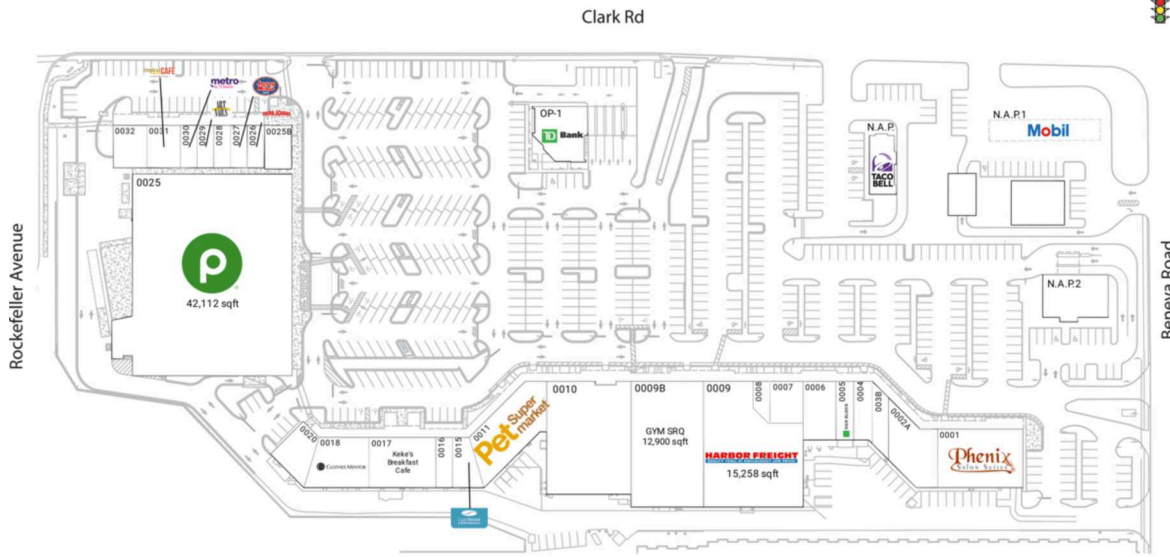

Beneva Village Shoppes

North Port-Sarasota-Bradenton, FL

27.2685, -82.4996
3428 Clark Road | Sarasota, FL 34231

Current Retailers

N.A.P.	Taco Bell	0 SF
N.A.P.1	Mobil	0 SF
N.A.P.2	N.A.P.	0 SF
OP-1	TD Bank	3,711 SF
0001	Phenix Salon Suites	7,170 SF
0002A	Gulf Coast Physical Therapy	2,811 SF
003B	Publix Employees Federal Credit Union	1,401 SF
0004	China Star	1,559 SF
0005	H&R Block	1,478 SF
0006	Curry Station	2,796 SF
0007	Revitalize Chiropractic	1,963 SF
0008	Audibel	836 SF
0009	Harbor Freight	15,258 SF
0009B	GYM SRQ	12,900 SF
0010	ArchWell Health	13,500 SF
0011	Pet Supermarket	6,228 SF
0015	Coast Dental	1,733 SF
0016	Pedego Of Sarasota	1,200 SF
0017	Keke's Breakfast Cafe	4,800 SF
0018	Clothes Mentor	4,133 SF
0020	K-Nam	2,251 SF
0025	Publix	42,112 SF
0025B	Yokoso Ramen	1,516 SF
0026	Papa John's	1,000 SF
0027	Jersey Mike's Subs	1,000 SF
0028	CBD American Shaman	1,000 SF
0029	Nails	1,000 SF
0030	Metro By T-Mobile	1,000 SF
0031	Tropical Smoothie Cafe	1,900 SF
0032	Tijuana Flats Burritos	1,800 SF