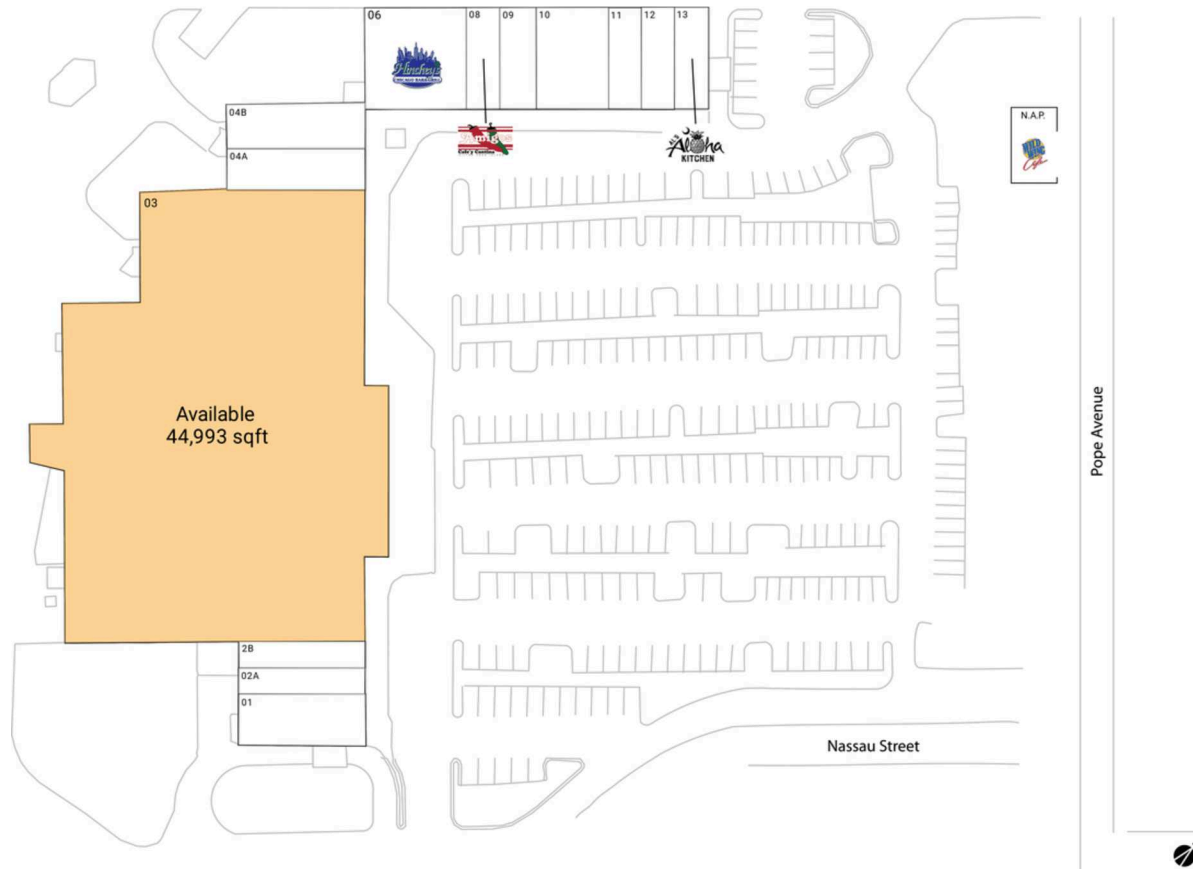

Circle Center

Hilton Head Island-Bluffton, SC

32.1447, -80.7559

70 Pope Avenue | Hilton Head Island, SC 29938

Available Space

03 44,993 SF

Current Retailers

| | | |
|--------|-------------------------------|----------|
| N.A.P. | Wild Wing Cafe | 0 SF |
| 01 | Kenny B's French Quarter Cafe | 2,160 SF |
| 02A | Stoner's Pizza Joint | 660 SF |
| 2B | Forest Beach Bikes | 1,500 SF |
| 04A | Island Liquors | 2,000 SF |
| 04B | Forest Beach Bikes | 2,000 SF |
| 06 | Hinchey's Chicago Bar & Grill | 3,600 SF |
| 08 | Amigos Cafe Y Cantina | 1,200 SF |
| 09 | Southern Coney & Breakfast | 1,200 SF |
| 10 | Tropic Outfitters | 2,400 SF |
| 11 | Golden Nails & Spa | 1,200 SF |
| 12 | The Clothes Press | 1,200 SF |
| 13 | Al's Aloha Kitchen | 1,200 SF |