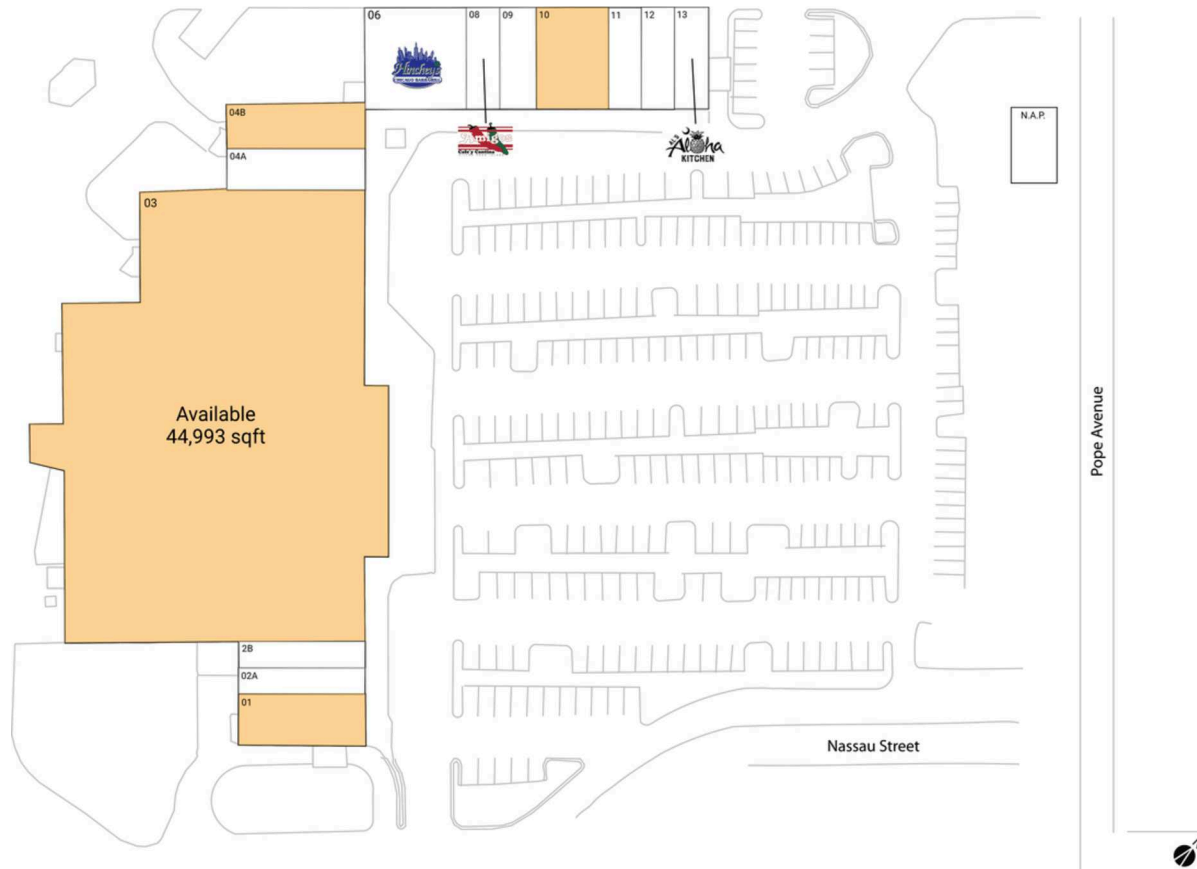

Circle Center

Hilton Head Island-Bluffton-Port Royal, SC

32.1447, -80.7559
70 Pope Avenue | Hilton Head Island, SC 29938

Available Space

01	2,160 SF
03	44,993 SF
04B	2,000 SF
10	2,400 SF

Current Retailers

N.A.P.	Circle Center	0 SF
02A	Stoner's Pizza Joint	660 SF
2B	Forest Beach Bikes	1,500 SF
04A	Island Liquors	2,000 SF
06	Hinchey's Chicago Bar & Grill	3,600 SF
08	Amigos Cafe Y Cantina	1,200 SF
09	Southern Coney & Breakfast	1,200 SF
11	Golden Nails & Spa	1,200 SF
12	The Clothes Press	1,200 SF
13	Al's Aloha Kitchen	1,200 SF