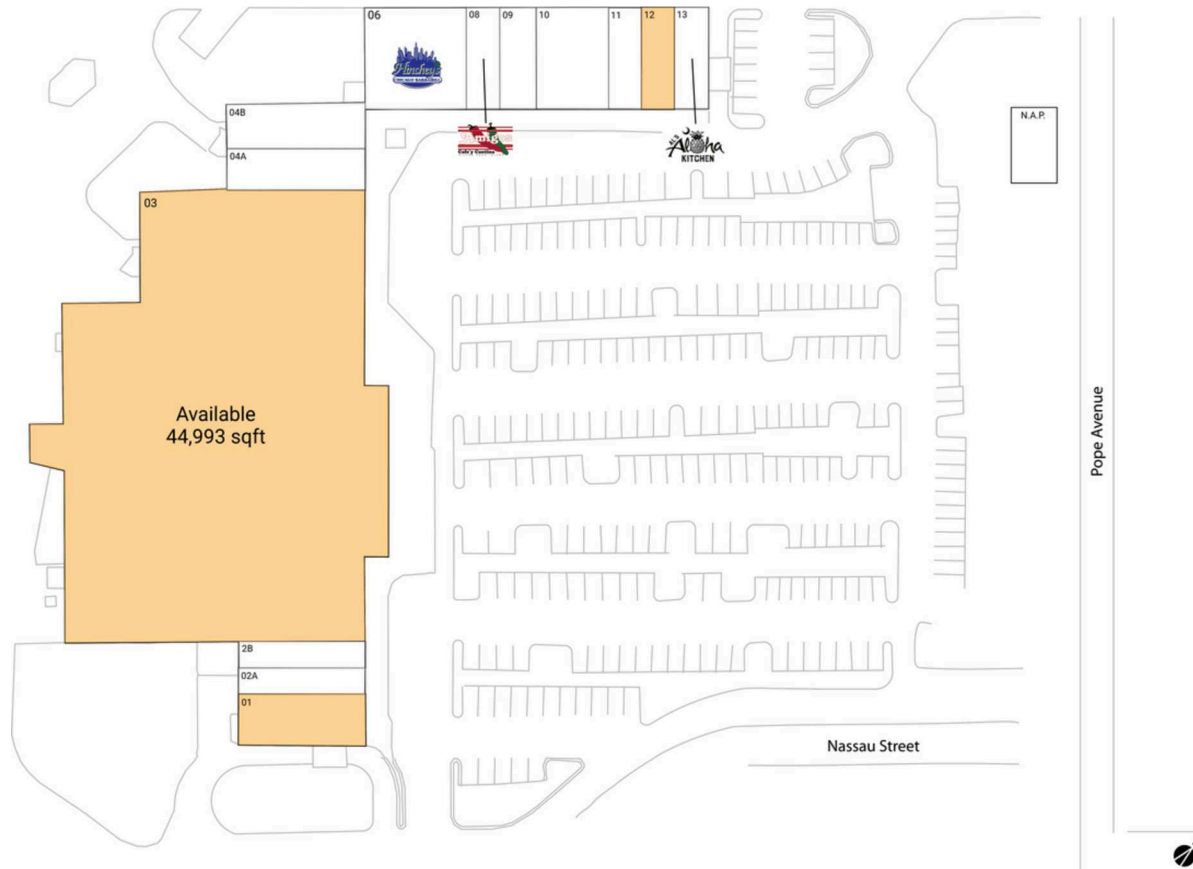

# Circle Center

Hilton Head Island-Bluffton, SC

32.1447, -80.7559

70 Pope Avenue | Hilton Head Island, SC 29938

## Available Space

01	2,160 SF
03	44,993 SF
12	1,200 SF

## Current Retailers

N.A.P.	Circle Center	0 SF
02A	Stoner's Pizza Joint	660 SF
2B	Forest Beach Bikes	1,500 SF
04A	Island Liquors	2,000 SF
04B	Forest Beach Bikes	2,000 SF
06	Hinchey's Chicago Bar & Grill	3,600 SF
08	Amigos Cafe Y Cantina	1,200 SF
09	Southern Coney & Breakfast	1,200 SF
10	Tropic Outfitters	2,400 SF
11	Golden Nails & Spa	1,200 SF
13	Al's Aloha Kitchen	1,200 SF