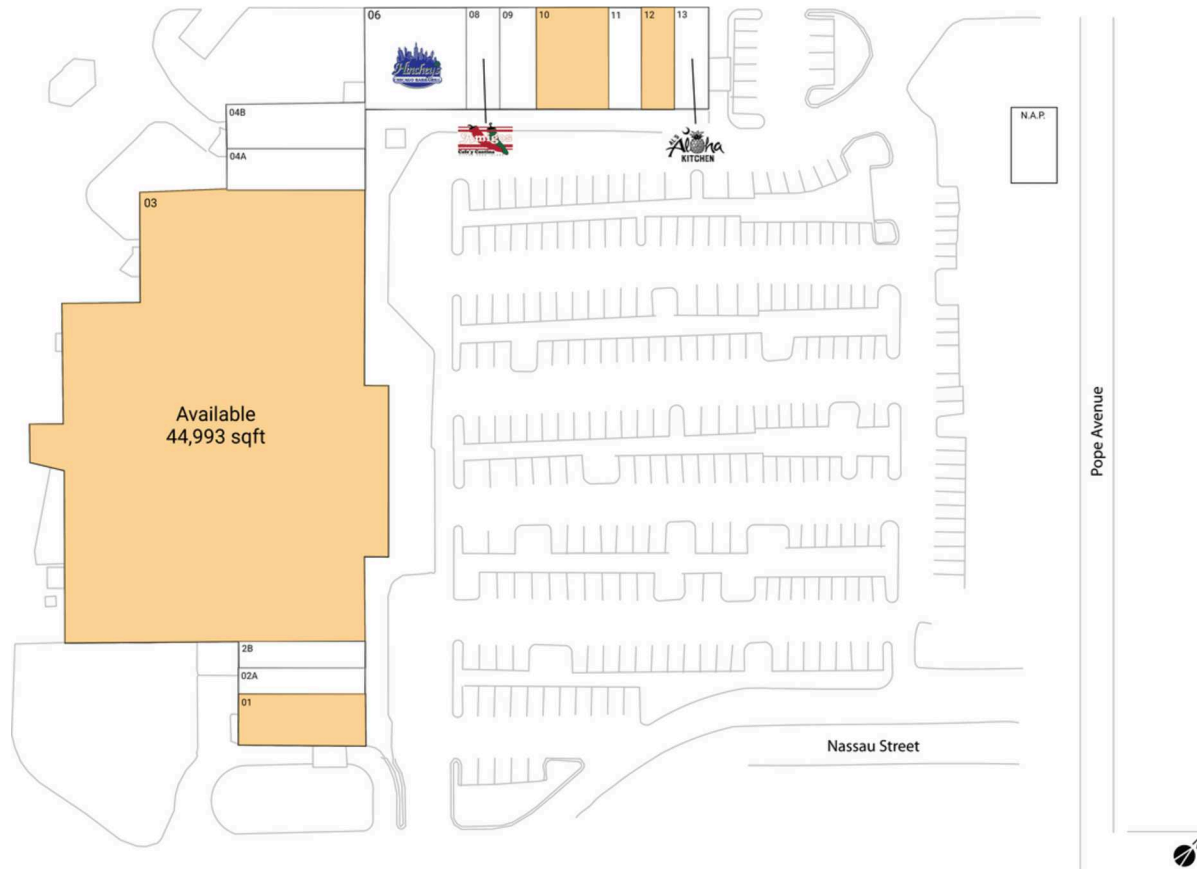

Circle Center

Hilton Head Island-Bluffton-Port Royal, SC

32.1447, -80.7559
70 Pope Avenue | Hilton Head Island, SC 29938

Available Space

| | |
|----|-----------|
| 01 | 2,160 SF |
| 03 | 44,993 SF |
| 10 | 2,400 SF |
| 12 | 1,200 SF |

Current Retailers

| | | |
|--------|-------------------------------|----------|
| N.A.P. | Circle Center | 0 SF |
| 02A | Stoner's Pizza Joint | 660 SF |
| 2B | Forest Beach Bikes | 1,500 SF |
| 04A | Island Liquors | 2,000 SF |
| 04B | Forest Beach Bikes | 2,000 SF |
| 06 | Hinchey's Chicago Bar & Grill | 3,600 SF |
| 08 | Amigos Cafe Y Cantina | 1,200 SF |
| 09 | Southern Coney & Breakfast | 1,200 SF |
| 11 | Golden Nails & Spa | 1,200 SF |
| 13 | Al's Aloha Kitchen | 1,200 SF |