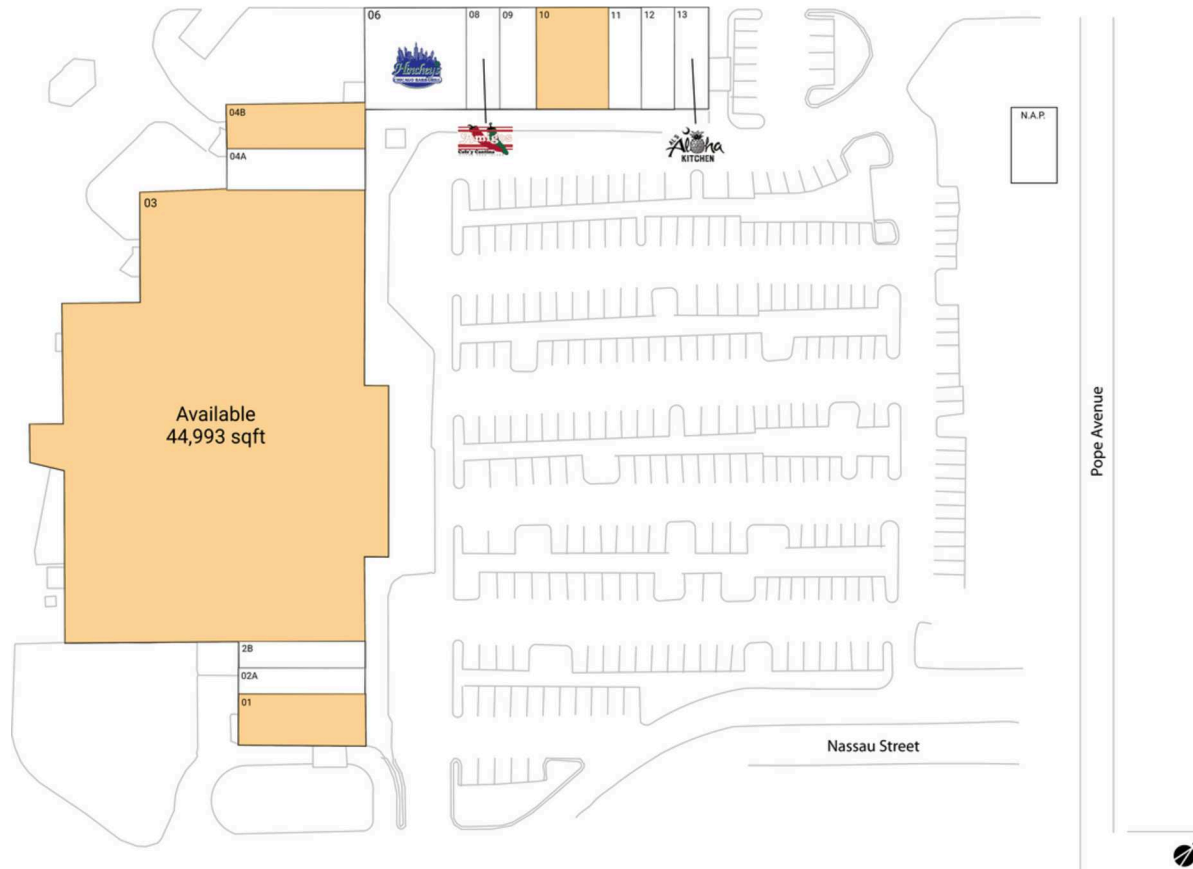

# Circle Center

Hilton Head Island-Bluffton-Port Royal, SC

32.1447, -80.7559  
70 Pope Avenue | Hilton Head Island, SC 29938

## Available Space

01	2,160 SF
03	44,993 SF
04B	2,000 SF
10	2,400 SF

## Current Retailers

N.A.P.	Circle Center	0 SF
02A	Stoner's Pizza Joint	660 SF
2B	Forest Beach Bikes	1,500 SF
04A	Island Liquors	2,000 SF
06	Hinchey's Chicago Bar & Grill	3,600 SF
08	Amigos Cafe Y Cantina	1,200 SF
09	Southern Coney & Breakfast	1,200 SF
11	Golden Nails & Spa	1,200 SF
12	The Clothes Press	1,200 SF
13	Al's Aloha Kitchen	1,200 SF