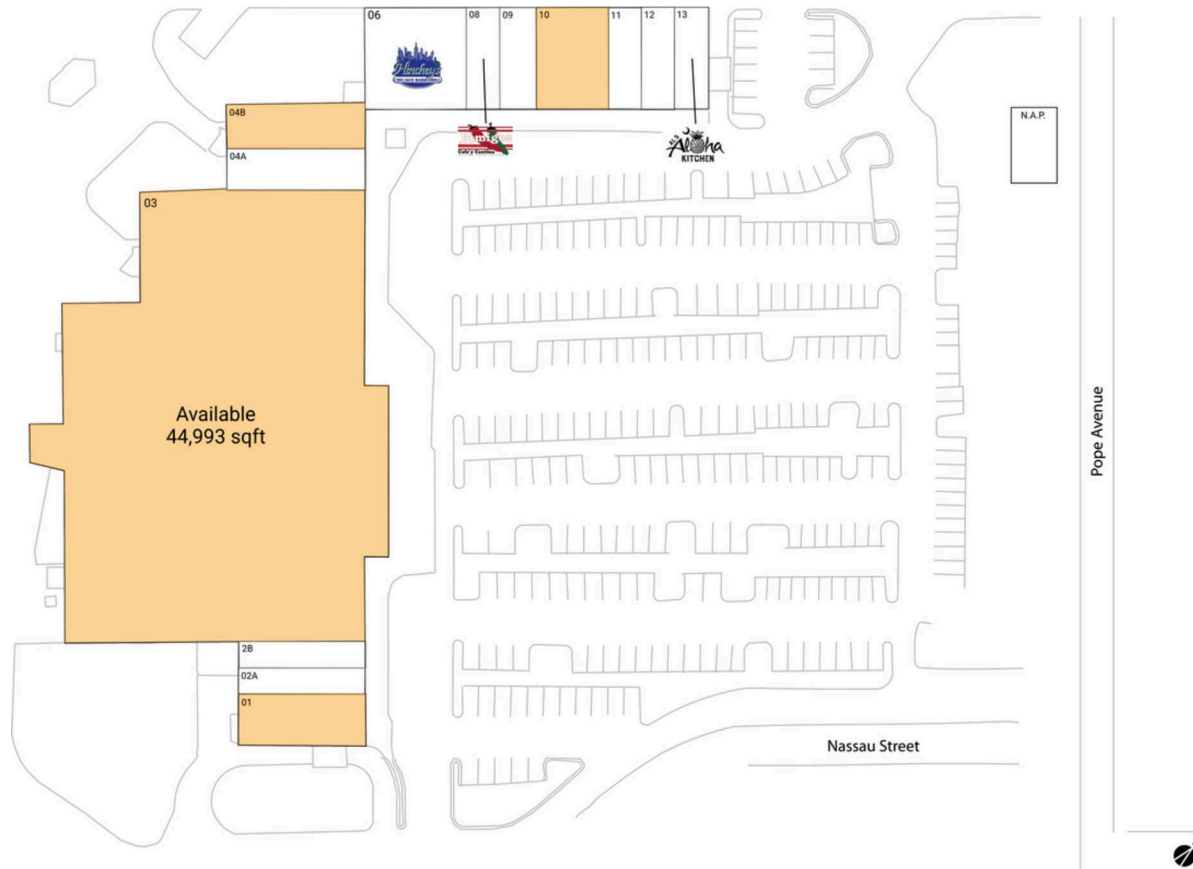

Circle Center

Hilton Head Island-Bluffton-Port Royal, SC

32.1447, -80.7559
70 Pope Avenue | Hilton Head Island, SC 29938

Available Space

01	2,160 SF
03	44,993 SF
04B	2,000 SF
10	2,400 SF

Current Retailers

N.A.P.	Circle Center	0 SF
02A	Stoner's Pizza Joint	660 SF
2B	Forest Beach Bikes	1,500 SF
04A	Island Liquors	2,000 SF
06	Hinchey's Chicago Bar & Grill	3,600 SF
08	Amigos Cafe Y Cantina	1,200 SF
09	Southern Coney & Breakfast	1,200 SF
11	Golden Nails & Spa	1,200 SF
12	The Clothes Press	1,200 SF
13	Al's Aloha Kitchen	1,200 SF