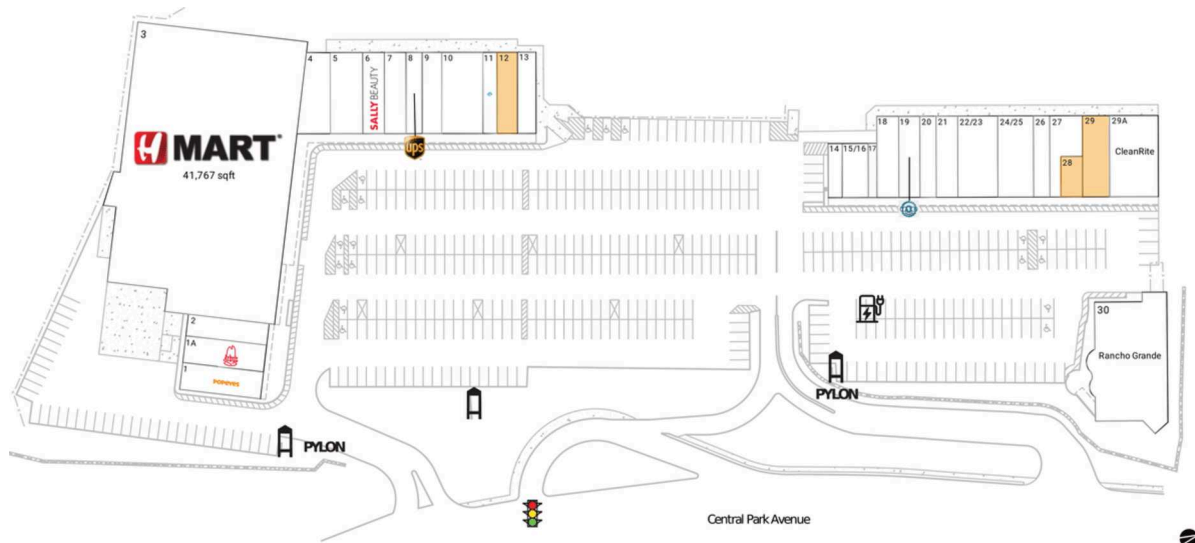

# Highridge Plaza

New York-Newark-Jersey City, NY-NJ-PA

40.9608, -73.8422  
1789 Central Park Avenue | Yonkers, NY 10701

## Available Space

12	1,425 SF
28	420 SF
29	1,875 SF

## Current Retailers

1	Popeyes	1,875 SF
1A	Arby's	1,875 SF
2	The Halal Guys	1,423 SF
3	H Mart	41,767 SF
4	Atlantic Bank	2,025 SF
5	Liquor Fellers	2,250 SF
6	Sally Beauty Supply	1,500 SF
7	Yonkers Eye Exam	1,500 SF
8	The UPS Store	1,125 SF
9	Crav Wings	1,350 SF
10	Paris Baguette	2,850 SF
11	AT&T	975 SF
13	Make My Fish	1,071 SF
14	Highridge Plaza Tobacco Store	650 SF
15/16	Bella Nails	1,200 SF
17	The Lion King	500 SF
18	Hapag Filipino Cuisine	1,160 SF
19	TAKO	1,460 SF
20	Highridge Fishery	1,125 SF
21	Body & Foot Relax Center	1,500 SF
22/23	A & S Pork Store	2,775 SF
24/25	Achieve Martial Arts	2,475 SF
26	Dolce Vita Hair Salon	1,125 SF
27	Highridge Bagel Exchange	1,850 SF
29A	CleanRite	3,375 SF
30	Rancho Grande	4,000 SF