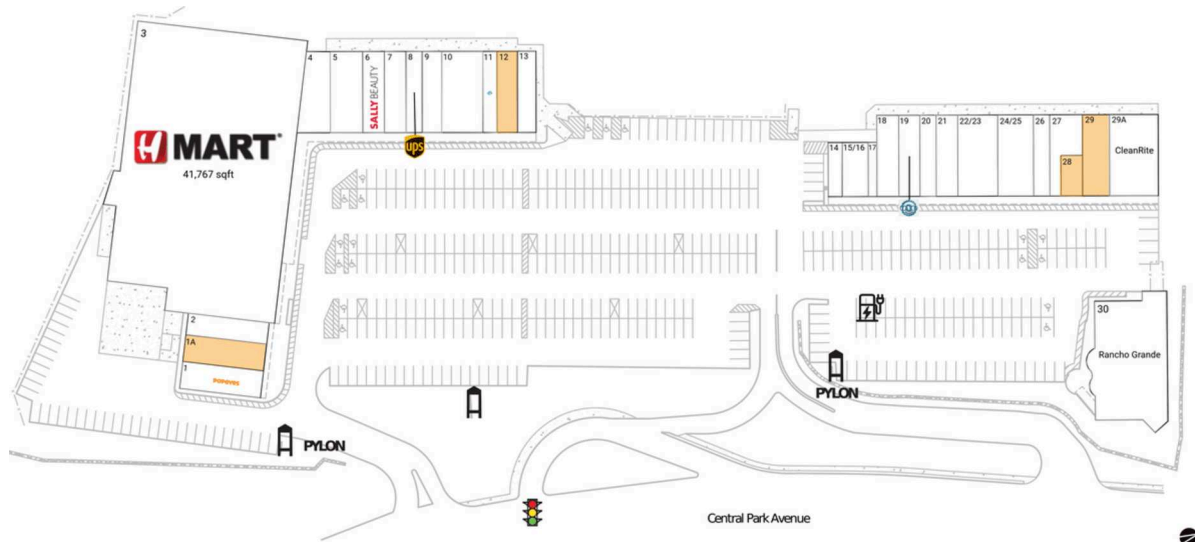

Highridge Plaza

New York-Newark-Jersey City, NY-NJ

40.9608, -73.8422
1789 Central Park Avenue | Yonkers, NY 10701

Available Space

1A	1,875 SF
12	1,425 SF
28	420 SF
29	1,875 SF

Current Retailers

1	Popeyes	1,875 SF
2	The Halal Guys	1,423 SF
3	H Mart	41,767 SF
4	Atlantic Bank	2,025 SF
5	Liquor Fellers	2,250 SF
6	Sally Beauty Supply	1,500 SF
7	Yonkers Eye Exam	1,500 SF
8	The UPS Store	1,125 SF
9	Crav Wings	1,350 SF
10	Paris Baguette	2,850 SF
11	AT&T	975 SF
13	Make My Fish	1,071 SF
14	Highridge Plaza Tobacco Store	650 SF
15/16	Bella Nails	1,200 SF
17	The Lion King	500 SF
18	Hapag Filipino Cuisine	1,160 SF
19	TAKO	1,460 SF
20	Highridge Fishery	1,125 SF
21	Body & Foot Relax Center	1,500 SF
22/23	A & S Pork Store	2,775 SF
24/25	Achieve Martial Arts	2,475 SF
26	Dolce Vita Hair Salon	1,125 SF
27	Highridge Bagel Exchange	1,850 SF
29A	CleanRite	3,375 SF
30	Rancho Grande	4,000 SF