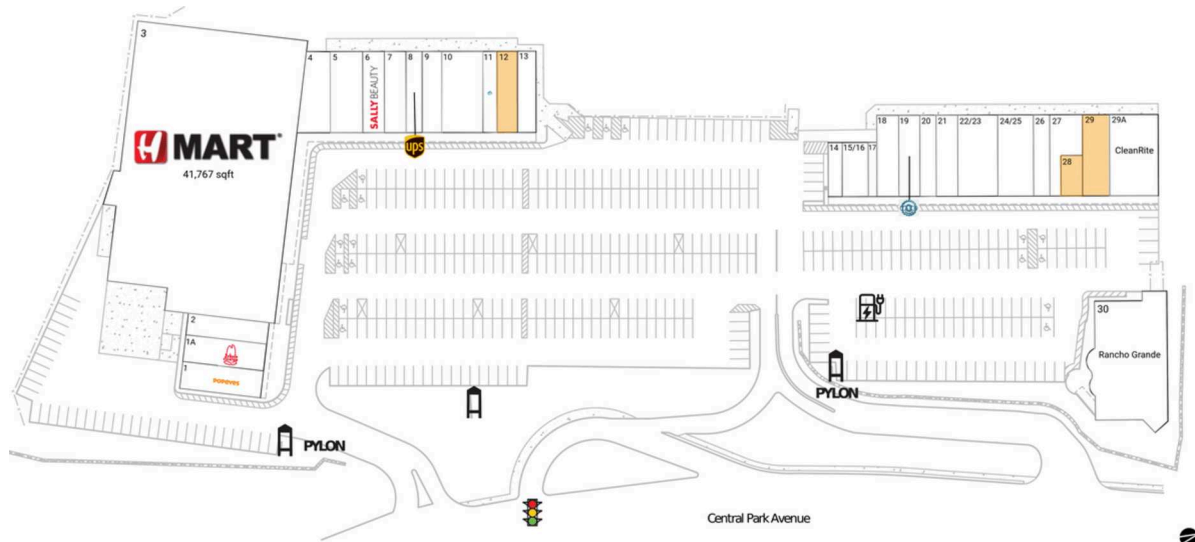

Highridge Plaza

New York-Newark-Jersey City, NY-NJ

40.9608, -73.8422
1789 Central Park Avenue | Yonkers, NY 10701

Available Space

12	1,425 SF
28	420 SF
29	1,875 SF

Current Retailers

1	Popeyes	1,875 SF
1A	Arby's	1,875 SF
2	The Halal Guys	1,423 SF
3	H Mart	41,767 SF
4	Atlantic Bank	2,025 SF
5	Liquor Fellers	2,250 SF
6	Sally Beauty Supply	1,500 SF
7	Yonkers Eye Exam	1,500 SF
8	The UPS Store	1,125 SF
9	Crav Wings	1,350 SF
10	Paris Baguette	2,850 SF
11	AT&T	975 SF
13	Make My Fish	1,071 SF
14	Highridge Plaza Tobacco Store	650 SF
15/16	Bella Nails	1,200 SF
17	The Lion King	500 SF
18	Hapag Filipino Cuisine	1,160 SF
19	TAKO	1,460 SF
20	Highridge Fishery	1,125 SF
21	Body & Foot Relax Center	1,500 SF
22/23	A & S Pork Store	2,775 SF
24/25	Achieve Martial Arts	2,475 SF
26	Dolce Vita Hair Salon	1,125 SF
27	Highridge Bagel Exchange	1,850 SF
29A	CleanRite	3,375 SF
30	Rancho Grande	4,000 SF