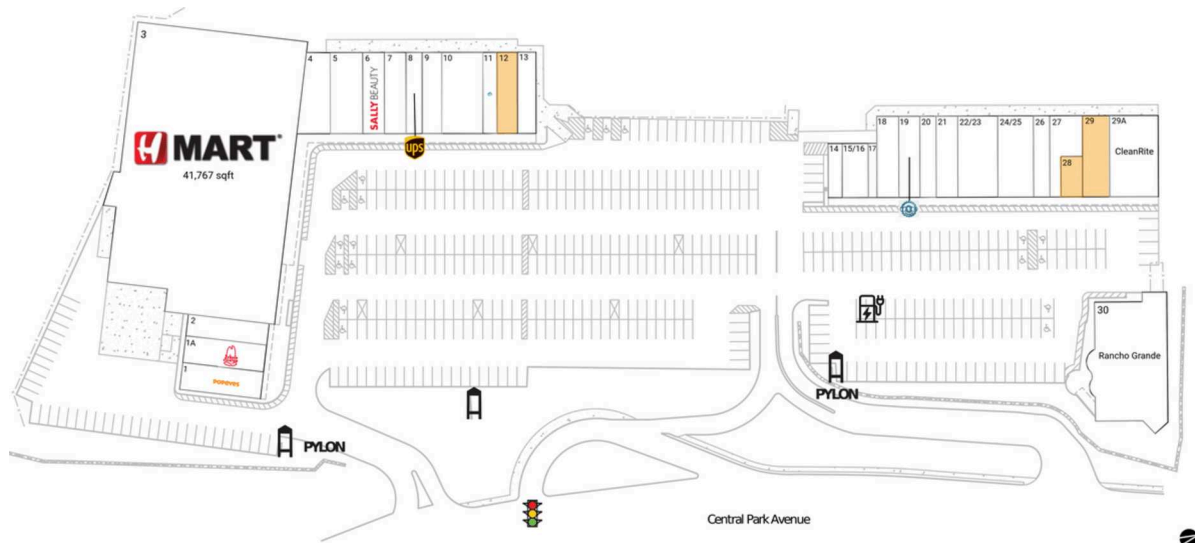

Highridge Plaza

New York-Newark-Jersey City, NY-NJ-PA

40.9608, -73.8422

1789 Central Park Avenue | Yonkers, NY 10701

Available Space

12	1,425 SF
28	420 SF
29	1,875 SF

Current Retailers

1	Popeyes	1,875 SF
1A	Arby's	1,875 SF
2	The Halal Guys	1,423 SF
3	H Mart	41,767 SF
4	Atlantic Bank	2,025 SF
5	Liquor Fellers	2,250 SF
6	Sally Beauty Supply	1,500 SF
7	Yonkers Eye Exam	1,500 SF
8	The UPS Store	1,125 SF
9	Crav Wings	1,350 SF
10	Paris Baguette	2,850 SF
11	AT&T	975 SF
13	Make My Fish	1,071 SF
14	Highridge Plaza Tobacco Store	650 SF
15/16	Bella Nails	1,200 SF
17	The Lion King	500 SF
18	Hapag Filipino Cuisine	1,160 SF
19	TAKO	1,460 SF
20	Highridge Fishery	1,125 SF
21	Body & Foot Relax Center	1,500 SF
22/23	A & S Pork Store	2,775 SF
24/25	Achieve Martial Arts	2,475 SF
26	Dolce Vita Hair Salon	1,125 SF
27	Highridge Bagel Exchange	1,850 SF
29A	CleanRite	3,375 SF
30	Rancho Grande	4,000 SF