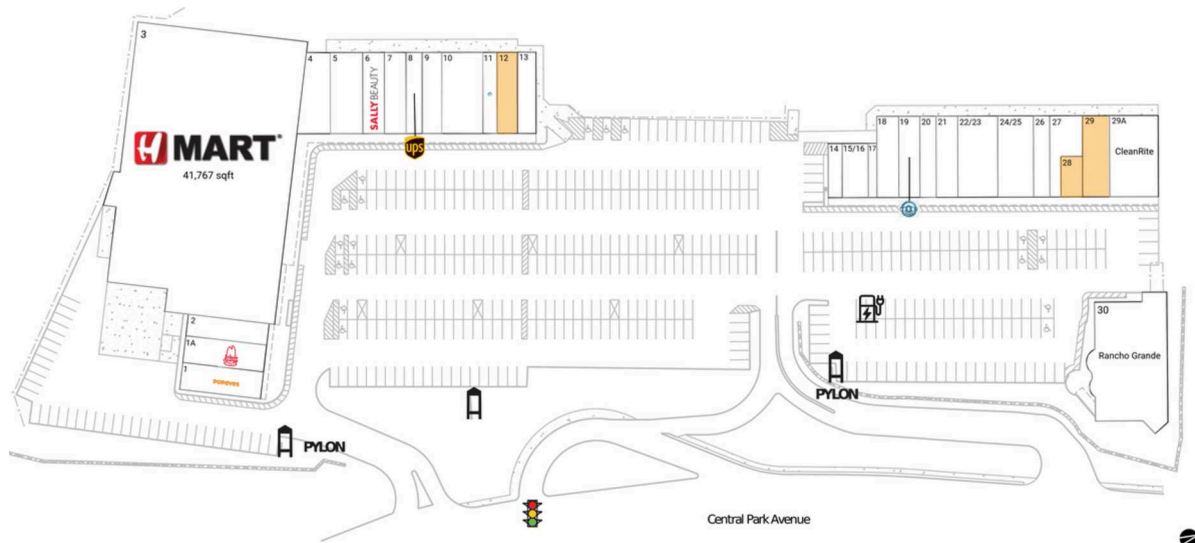

Highridge Plaza

New York-Newark-Jersey City, NY-NJ

40.9608, -73.8422
1789 Central Park Avenue | Yonkers, NY 10701

Available Space

12	1,425 SF
28	420 SF
29	1,875 SF

Current Retailers

1	Popeyes	1,875 SF
1A	Arby's	1,875 SF
2	The Halal Guys	1,423 SF
3	H Mart	41,767 SF
4	Atlantic Bank	2,025 SF
5	Liquor Fellers	2,250 SF
6	Sally Beauty Supply	1,500 SF
7	Yonkers Eye Exam	1,500 SF
8	The UPS Store	1,125 SF
9	Crav Wings	1,350 SF
10	Paris Baguette	2,850 SF
11	AT&T	975 SF
13	Make My Fish	1,071 SF
14	Highridge Plaza Tobacco Store	650 SF
15/16	Bella Nails	1,200 SF
17	The Lion King	500 SF
18	Hapag Filipino Cuisine	1,160 SF
19	TAKO	1,460 SF
20	Highridge Fishery	1,125 SF
21	Body & Foot Relax Center	1,500 SF
22/23	A & S Pork Store	2,775 SF
24/25	Achieve Martial Arts	2,475 SF
26	Dolce Vita Hair Salon	1,125 SF
27	Highridge Bagel Exchange	1,850 SF
29A	CleanRite	3,375 SF
30	Rancho Grande	4,000 SF