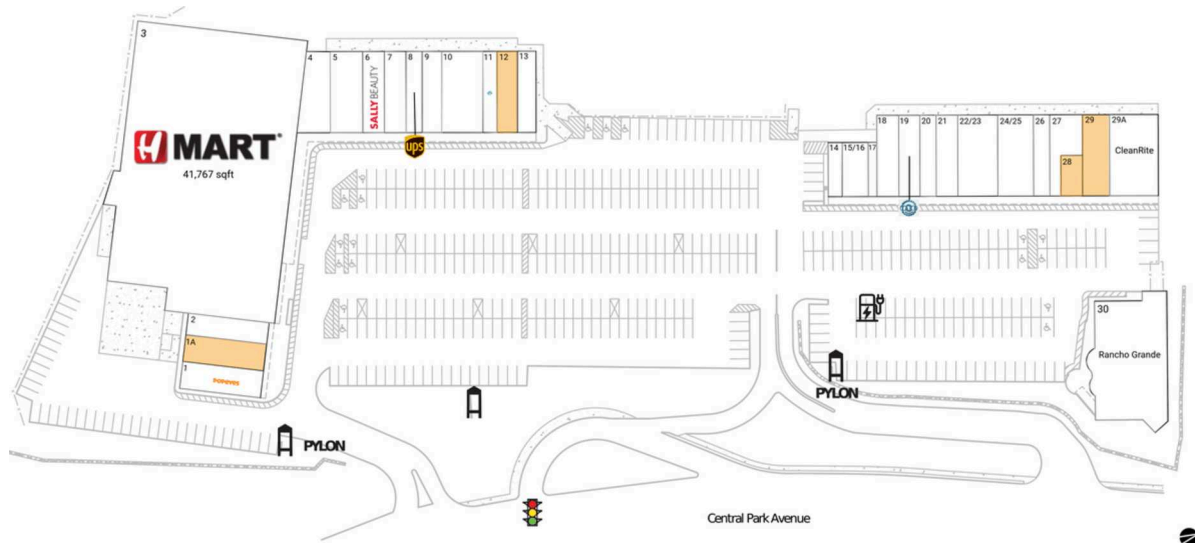

Highridge Plaza

New York-Newark-Jersey City, NY-NJ

40.9608, -73.8422
1789 Central Park Avenue | Yonkers, NY 10701

Available Space

1A	1,875 SF
12	1,425 SF
28	420 SF
29	1,875 SF

Current Retailers

1	Popeyes	1,875 SF
2	The Halal Guys	1,423 SF
3	H Mart	41,767 SF
4	Atlantic Bank	2,025 SF
5	Liquor Fellers	2,250 SF
6	Sally Beauty Supply	1,500 SF
7	Yonkers Eye Exam	1,500 SF
8	The UPS Store	1,125 SF
9	Crav Wings	1,350 SF
10	Paris Baguette	2,850 SF
11	AT&T	975 SF
13	Make My Fish	1,071 SF
14	Highridge Plaza Tobacco Store	650 SF
15/16	Bella Nails	1,200 SF
17	The Lion King	500 SF
18	Hapag Filipino Cuisine	1,160 SF
19	TAKO	1,460 SF
20	Highridge Fishery	1,125 SF
21	Body & Foot Relax Center	1,500 SF
22/23	A & S Pork Store	2,775 SF
24/25	Achieve Martial Arts	2,475 SF
26	Dolce Vita Hair Salon	1,125 SF
27	Highridge Bagel Exchange	1,850 SF
29A	CleanRite	3,375 SF
30	Rancho Grande	4,000 SF