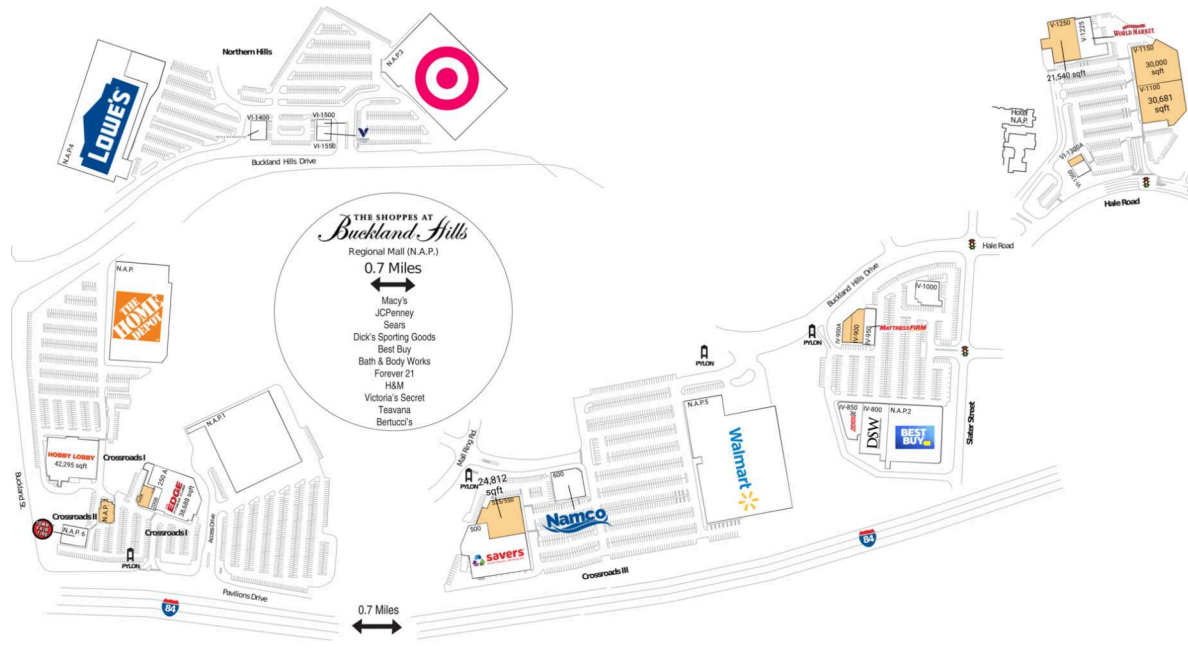

The Manchester Collection

Hartford-East Hartford-Middletown, CT

41.8034, -72.5513

432 Buckland Hills Drive | Manchester, CT 06042-8755

Available Space

IV-900	6,000 SF
IV-900A	2,500 SF
N.A.P. 7	0 SF
V-1100	30,681 SF
V-1150	30,000 SF
V-1250	21,540 SF
VI-1300A	1,685 SF
200A	4,553 SF
525/550	24,812 SF

Current Retailers

IV-1000	Fontera Grill	7,342 SF
IV-800	DSW	20,000 SF
IV-850	Advance Auto Parts	10,888 SF
IV-950	Mattress Firm	4,640 SF
N.A.P.	The Home Depot	0 SF
N.A.P. 6	Town Fair Tire	0 SF
N.A.P.1	N.A.P.	0 SF
N.A.P.2	Best Buy	0 SF
N.A.P.3	Target	0 SF
N.A.P.4	Lowe's	0 SF
N.A.P.5	Walmart	0 SF
V-1225	Cost Plus World Market	16,710 SF
VI-1300	Kaoud Oriental Rugs	3,315 SF
VI-1400	Men's Wearhouse	6,000 SF
VI-1500	Sprint	1,980 SF
VI-1550	The Vitamin Shoppe	4,000 SF
100	Hobby Lobby	42,295 SF
200B	Total Fitness Equipment	3,000 SF
250 A	Edge Fitness	38,688 SF
500	Savers	30,000 SF
600	Namco	12,000 SF