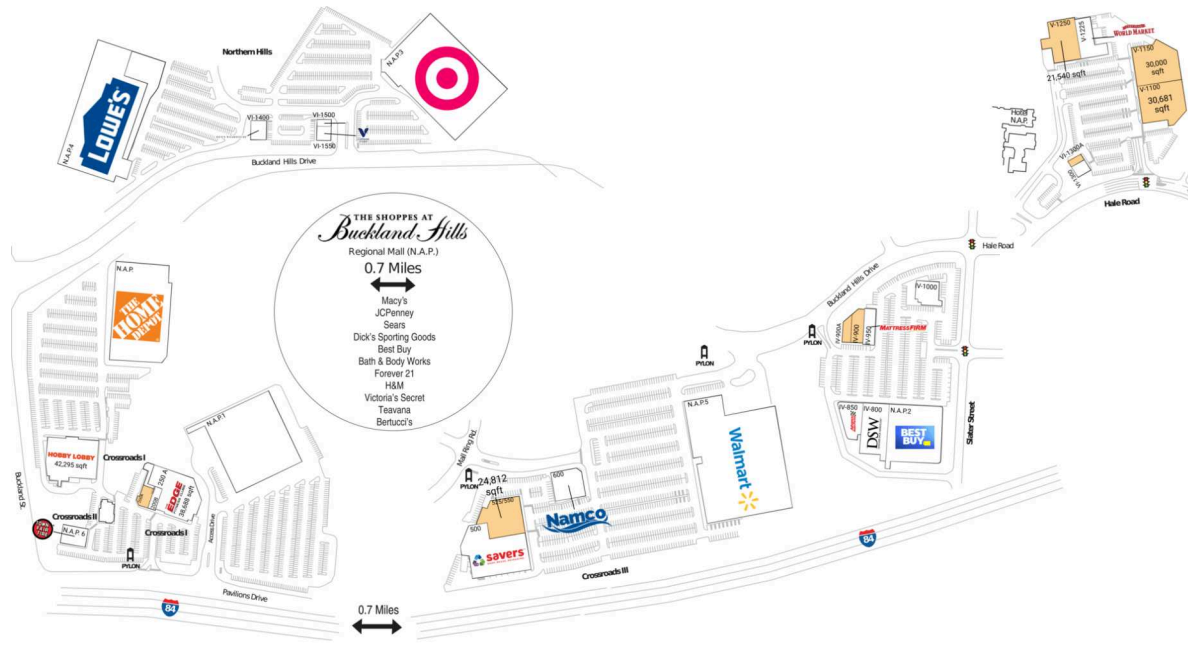

The Manchester Collection

Hartford-East Hartford-Middletown, CT

41.8034, -72.5513

432 Buckland Hills Drive | Manchester, CT 06042-8755

Available Space

IV-900	6,000 SF
IV-900A	2,500 SF
V-1100	30,681 SF
V-1150	30,000 SF
V-1250	21,540 SF
VI-1300A	1,685 SF
200A	4,553 SF
525/550	24,812 SF

Current Retailers

IV-1000	Fontera Grill	7,342 SF
IV-800	DSW	20,000 SF
IV-850	Advance Auto Parts	10,888 SF
IV-950	Mattress Firm	4,640 SF
N.A.P.	The Home Depot	0 SF
N.A.P. 6	Town Fair Tire	0 SF
N.A.P.1	N.A.P.	0 SF
N.A.P.2	Best Buy	0 SF
N.A.P.3	Target	0 SF
N.A.P.4	Lowe's	0 SF
N.A.P.5	Walmart	0 SF
V-1225	Cost Plus World Market	16,710 SF
VI-1300	Kaoud Oriental Rugs	3,315 SF
VI-1400	Men's Wearhouse	6,000 SF
VI-1500	Sprint	1,980 SF
VI-1550	The Vitamin Shoppe	4,000 SF
100	Hobby Lobby	42,295 SF
200B	Total Fitness Equipment	3,000 SF
250 A	Edge Fitness	38,688 SF
500	Savers	30,000 SF
600	Namco	12,000 SF