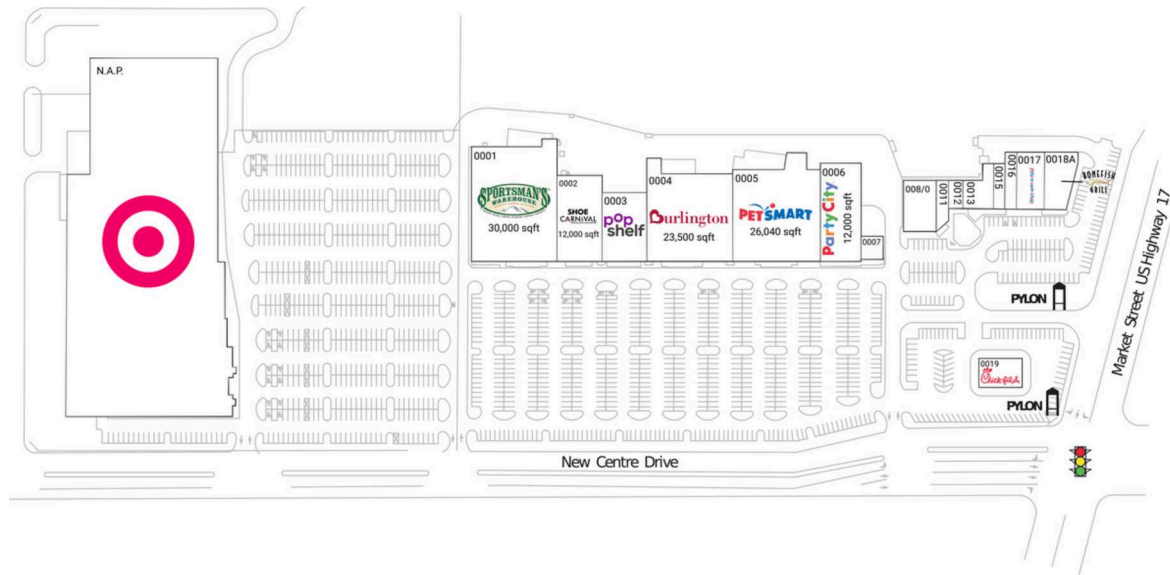

# New Centre Market

Wilmington, NC

34.2467, -77.8796

4711-4719 New Centre Drive | Wilmington, NC 28405

## Current Retailers

N.A.P.	Target	0 SF
0001	Sportsman's Warehouse	30,000 SF
0002	Shoe Carnival	12,000 SF
0003	POpshelf	9,600 SF
0004	Burlington	23,500 SF
0005	PetSmart	26,040 SF
0006	Party City	12,000 SF
0007	Supreme Nutrition	1,600 SF
008/0	DashMart	5,400 SF
0011	Three Friends Coffee	1,600 SF
0012	Nails 4 U	1,250 SF
0013	Buen Dia	3,350 SF
0015	Sleep Chair Factory	1,600 SF
0016	United States Coast Guard	2,000 SF
0017	Once Upon A Child	4,800 SF
0018A	Bonefish Grill	5,200 SF
0019	Chick-fil-A	3,822 SF