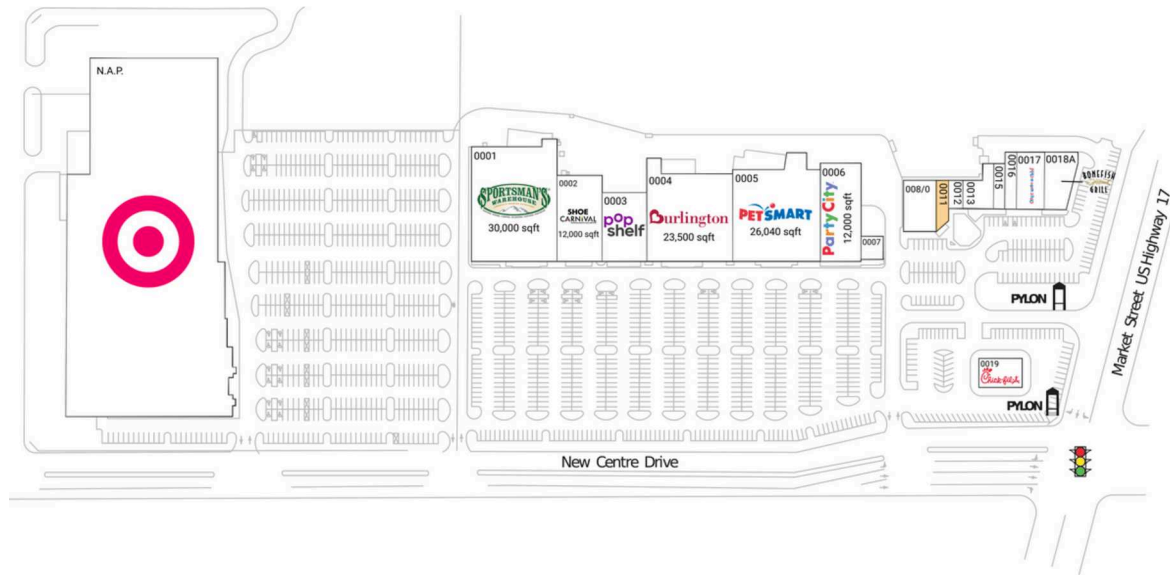

New Centre Market

Wilmington, NC

34.2467, -77.8796

4711-4719 New Centre Drive | Wilmington, NC 28405

Available Space

0011 1,600 SF

Current Retailers

N.A.P.	Target	0 SF
0001	Sportsman's Warehouse	30,000 SF
0002	Shoe Carnival	12,000 SF
0003	POpshef	9,600 SF
0004	Burlington	23,500 SF
0005	PetSmart	26,040 SF
0006	Party City	12,000 SF
0007	Supreme Nutrition	1,600 SF
008/0	DashMart	5,400 SF
0012	Nails 4 U	1,250 SF
0013	Buen Dia	3,350 SF
0015	Sleep Chair Factory	1,600 SF
0016	United States Coast Guard	2,000 SF
0017	Once Upon A Child	4,800 SF
0018A	Bonefish Grill	5,200 SF
0019	Chick-fil-A	3,822 SF