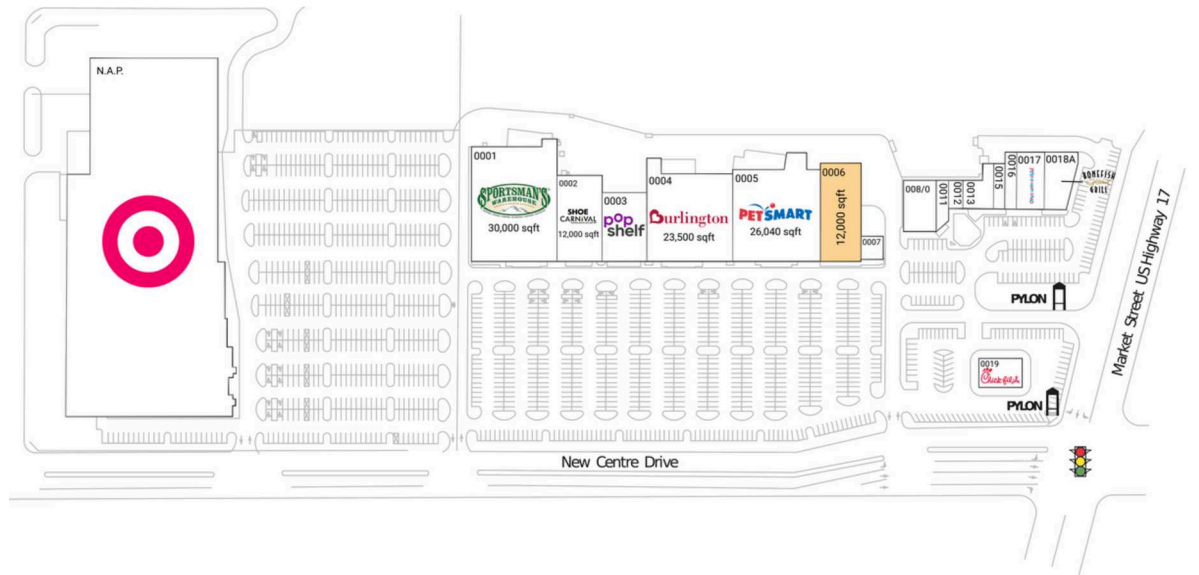

New Centre Market

Wilmington, NC

34.2467, -77.8796

4711-4719 New Centre Drive | Wilmington, NC 28405

Available Space

0006 12,000 SF

Current Retailers

N.A.P.	Target	0 SF
0001	Sportsman's Warehouse	30,000 SF
0002	Shoe Carnival	12,000 SF
0003	POpsshelf	9,600 SF
0004	Burlington	23,500 SF
0005	PetSmart	26,040 SF
0007	Supreme Nutrition	1,600 SF
008/0	DashMart	5,400 SF
0011	Three Friends Coffee	1,600 SF
0012	Nails 4 U	1,250 SF
0013	Buen Dia	3,350 SF
0015	Sleep Chair Factory	1,600 SF
0016	United States Coast Guard	2,000 SF
0017	Once Upon A Child	4,800 SF
0018A	Bonefish Grill	5,200 SF
0019	Chick-fil-A	3,822 SF