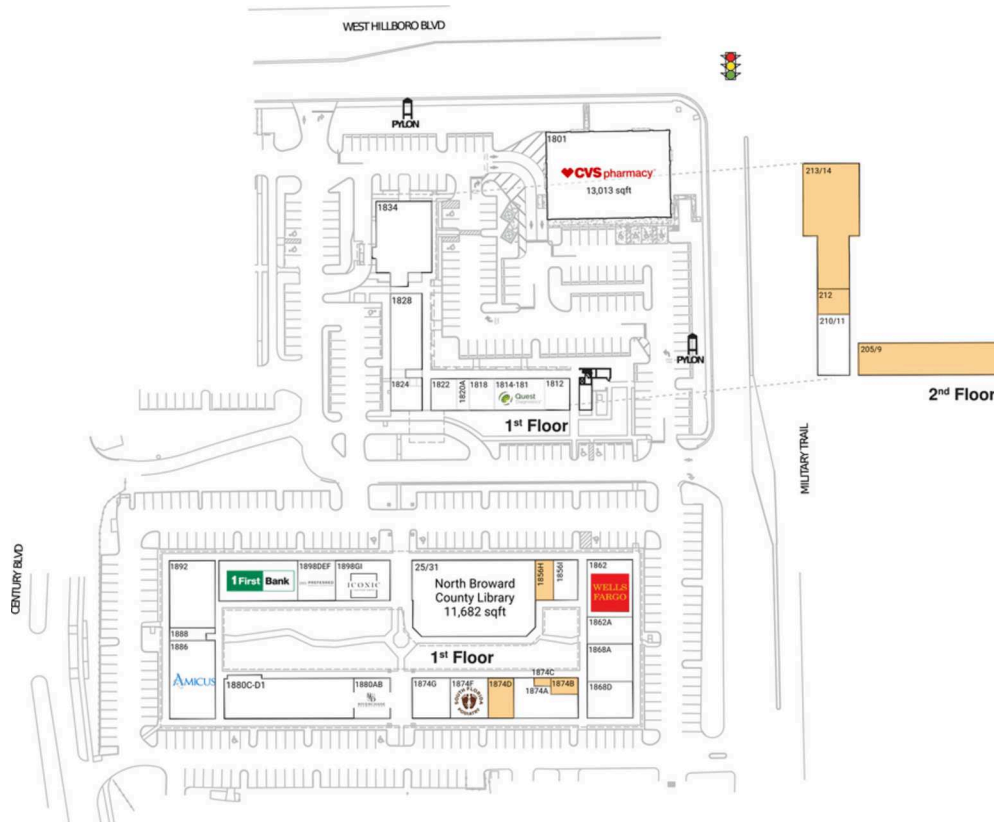

Century Plaza Shopping Center

Miami-Fort Lauderdale-Pompano Beach, FL

26.3171, -80.1291

1800-1898 West Hillsboro Boulevard | Deerfield Beach, FL 33442

Available Space

205/9	5,209 SF
212	980 SF
213/14	1,590 SF
1856H	880 SF
1874B	517 SF
1874C	163 SF

Current Retailers

25/31	North Broward County Library	11,682 SF
210/11	Deerfield Dental Services	2,359 SF
1801	CVS/Pharmacy	13,013 SF
1812	Life Imaging	980 SF
1814-181	Quest Diagnostics	1,960 SF
1818	Century News	980 SF
1820A	Oasis Nails	490 SF
1822	Better Life Medical	991 SF
1824	Mitchell Bernknopf, D.P.M.	1,141 SF
1828	Advanced Eye Care	2,940 SF
1834	Truist Bank	5,208 SF
1856I	Kenneth E. Bresky, D.O.	900 SF
1862	Wells Fargo	3,165 SF
1862A	Sam & Lucy Barber Shop	1,090 SF
1868A	Royalty Spa	2,071 SF
1868D	Back In Action	2,000 SF
1874A	Deerfield Dental	1,039 SF
1874D	State Farm	1,884 SF
1874F	South Florida Podiatry	1,500 SF
1874G	Chabad Lubavitch	1,569 SF
1880AB	Riverchase Dermatology	1,760 SF
1880C-D1	Light For The Nations	6,160 SF
1886	Amicus Medical Group	4,000 SF
1888	Mikvah	620 SF
1892	Kahal Anshei	1,836 SF
1898C	First Bank	3,530 SF
1898DEF	Preferred Properties	1,760 SF
1898GI	Iconic Health & Hyperbarics	2,640 SF