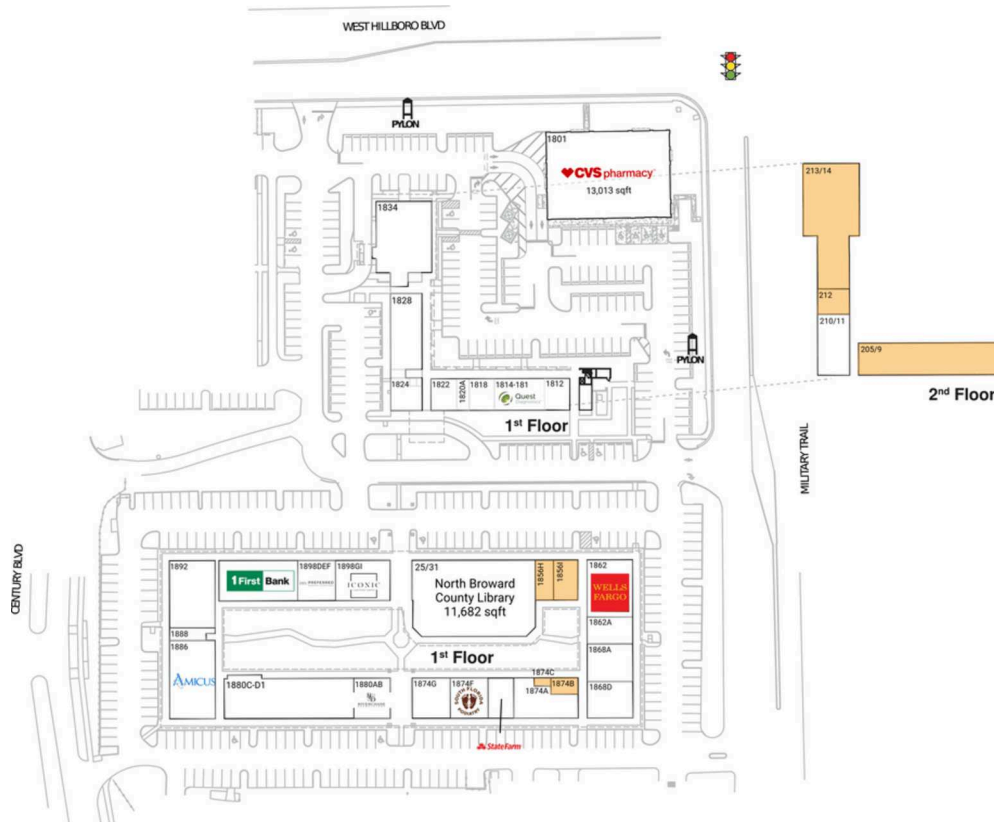

Century Plaza Shopping Center

Miami-Fort Lauderdale-Pompano Beach, FL

26.3171, -80.1291

1800-1898 West Hillsboro Boulevard | Deerfield Beach, FL 33442

Available Space

205/9	5,209 SF
212	980 SF
213/14	1,590 SF
1856H	880 SF
1856I	900 SF
1874B	517 SF
1874C	163 SF

Current Retailers

25/31	North Broward County Library	11,682 SF
210/11	Deerfield Dental Services	2,359 SF
1801	CVS/Pharmacy	13,013 SF
1812	Life Imaging	980 SF
1814-181	Quest Diagnostics	1,960 SF
1818	Century News	980 SF
1820A	Oasis Nails	490 SF
1822	Better Life Medical	991 SF
1824	Mitchell Bernknopf, D.P.M.	1,141 SF
1828	Advanced Eye Care	2,940 SF
1834	Truist Bank	5,208 SF
1862	Wells Fargo	3,165 SF
1862A	Sam & Lucy Barber Shop	1,090 SF
1868A	Royalty Spa	2,071 SF
1868D	Back In Action	2,000 SF
1874A	Deerfield Dental	1,039 SF
1874D	State Farm	1,884 SF
1874F	South Florida Podiatry	1,500 SF
1874G	Chabad Lubavitch	1,569 SF
1880AB	Riverchase Dermatology	1,760 SF
1880C-D1	Light For The Nations	6,160 SF
1886	Amicus Medical Group	4,000 SF
1888	Mikvah	620 SF
1892	Kahal Anshei	1,836 SF
1898C	First Bank	3,530 SF
1898DEF	Preferred Properties	1,760 SF
1898GI	Iconic Health & Hyperbarics	2,640 SF