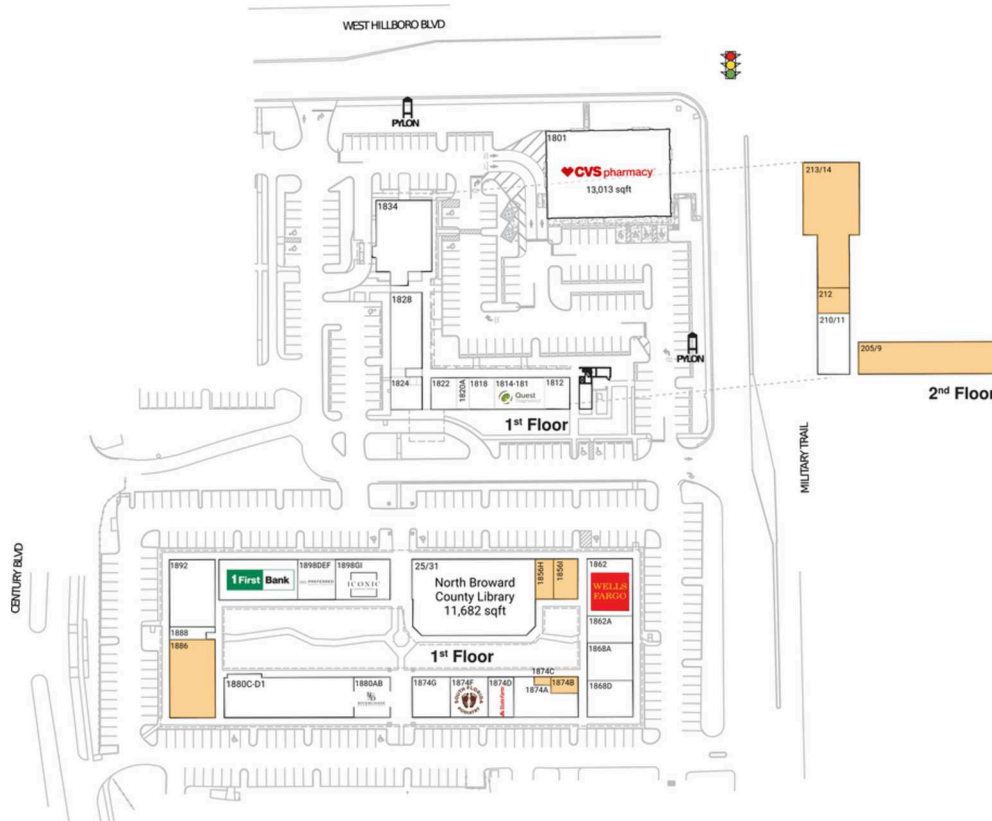

Century Plaza Shopping Center

Miami-Fort Lauderdale-Pompano Beach, FL

26.3171, -80.1291

1800-1898 West Hillsboro Boulevard | Deerfield Beach, FL 33442

Available Space

205/9	5,209 SF
212	980 SF
213/14	1,590 SF
1856H	880 SF
1856I	900 SF
1874B	517 SF
1874C	163 SF
1886	4,000 SF

Current Retailers

25/31	North Broward County Library	11,682 SF
210/11	Deerfield Dental Services	2,359 SF
1801	CVS/Pharmacy	13,013 SF
1812	Life Imaging	980 SF
1814-181	Quest Diagnostics	1,960 SF
1818	Century News	980 SF
1820A	Oasis Nails	490 SF
1822	Better Life Medical	991 SF
1824	Mitchell Bernknopf, D.P.M.	1,141 SF
1828	Advanced Eye Care	2,940 SF
1834	Truist Bank	5,208 SF
1862	Wells Fargo	3,165 SF
1862A	Sam & Lucy Barber Shop	1,090 SF
1868A	Royalty Spa	2,071 SF
1868D	Back In Action	2,000 SF
1874A	Deerfield Dental	1,039 SF
1874D	State Farm	1,884 SF
1874F	South Florida Podiatry	1,500 SF
1874G	Chabad Lubavitch	1,569 SF
1880AB	Riverchase Dermatology	1,760 SF
1880C-D1	Light For The Nations	6,160 SF
1888	Mikvah	620 SF
1892	Kahal Anshei	1,836 SF
1898C	First Bank	3,530 SF
1898DEF	Preferred Properties	1,760 SF
1898GI	Iconic Health & Hyperbarics	2,640 SF