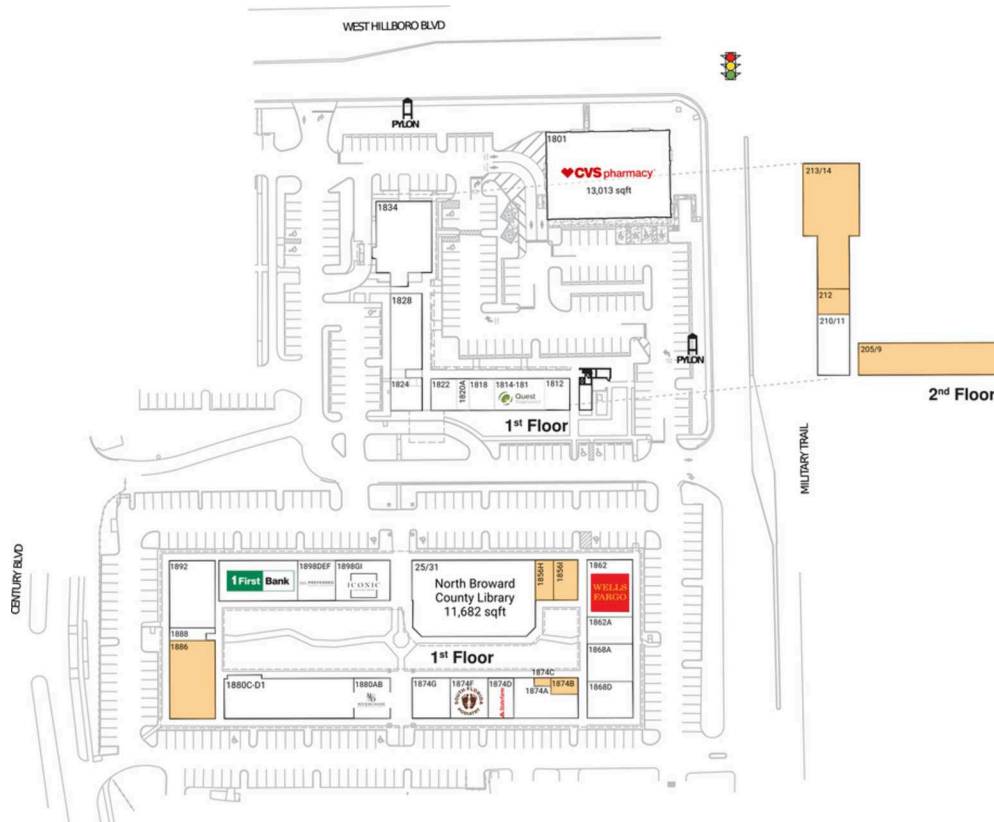

Century Plaza Shopping Center

Miami-Fort Lauderdale-West Palm Beach, FL

26.3171, -80.1291
1800-1898 West Hillsboro Boulevard | Deerfield Beach, FL 33442

Available Space

205/9	5,209 SF
212	980 SF
213/14	1,590 SF
1856H	880 SF
1856I	900 SF
1874B	517 SF
1874C	163 SF
1886	4,000 SF

Current Retailers

25/31	North Broward County Library	11,682 SF
210/11	Deerfield Dental Services	2,359 SF
1801	CVS/Pharmacy	13,013 SF
1812	Life Imaging	980 SF
1814-181	Quest Diagnostics	1,960 SF
1818	Century News	980 SF
1820A	Oasis Nails	490 SF
1822	Better Life Medical	991 SF
1824	Mitchell Bernknopf, D.P.M.	1,141 SF
1828	Advanced Eye Care	2,940 SF
1834	Truist Bank	5,208 SF
1862	Wells Fargo	3,165 SF
1862A	Sam & Lucy Barber Shop	1,090 SF
1868A	Royalty Spa	2,071 SF
1868D	Back In Action	2,000 SF
1874A	Deerfield Dental	1,039 SF
1874D	State Farm	1,884 SF
1874F	South Florida Podiatry	1,500 SF
1874G	Chabad Lubavitch	1,569 SF
1880AB	Riverchase Dermatology	1,760 SF
1880C-D1	Light For The Nations	6,160 SF
1888	Mikvah	620 SF
1892	Kahal Anshei	1,836 SF
1898C	First Bank	3,530 SF
1898DEF	Preferred Properties	1,760 SF
1898GI	Iconic Health & Hyperbarics	2,640 SF