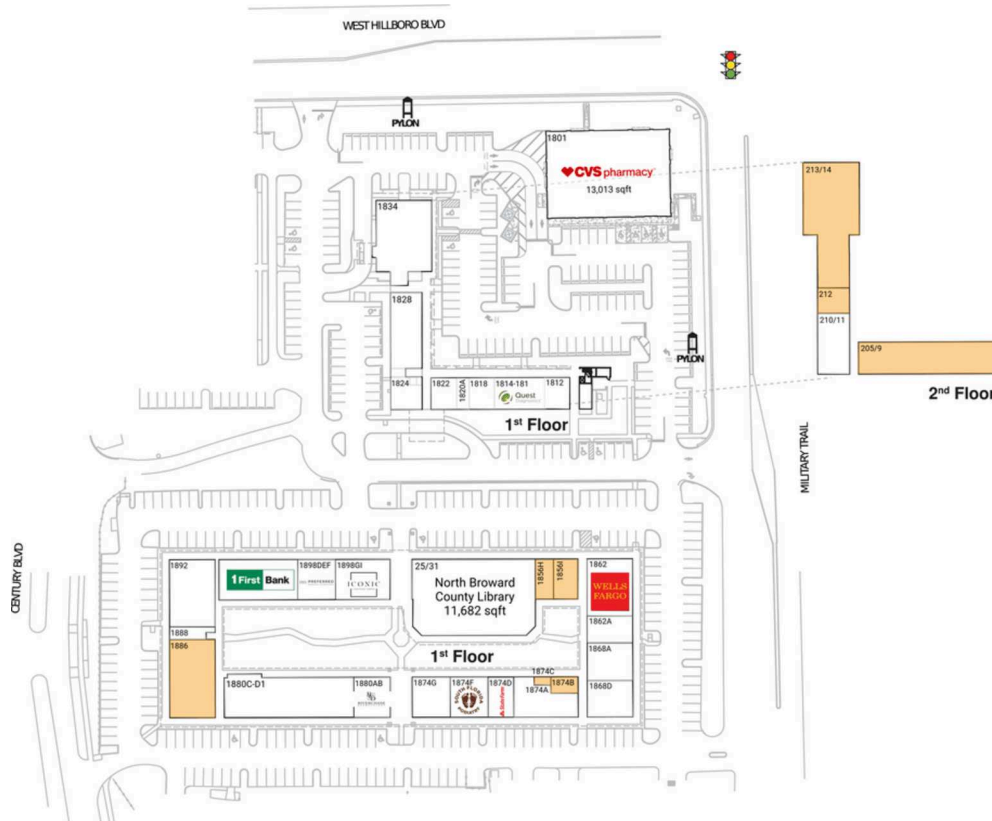

Century Plaza Shopping Center

Miami-Fort Lauderdale-West Palm Beach, FL

26.3171, -80.1291

1800-1898 West Hillsboro Boulevard | Deerfield Beach, FL 33442

Available Space

205/9	5,209 SF
212	980 SF
213/14	1,590 SF
1856H	880 SF
1856I	900 SF
1874B	517 SF
1874C	163 SF
1886	4,000 SF

Current Retailers

25/31	North Broward County Library	11,682 SF
210/11	Deerfield Dental Services	2,359 SF
1801	CVS/Pharmacy	13,013 SF
1812	Life Imaging	980 SF
1814-181	Quest Diagnostics	1,960 SF
1818	Century News	980 SF
1820A	Oasis Nails	490 SF
1822	Better Life Medical	991 SF
1824	Mitchell Bernknopf, D.P.M.	1,141 SF
1828	Advanced Eye Care	2,940 SF
1834	Truist Bank	5,208 SF
1862	Wells Fargo	3,165 SF
1862A	Sam & Lucy Barber Shop	1,090 SF
1868A	Royalty Spa	2,071 SF
1868D	Back In Action	2,000 SF
1874A	Deerfield Dental	1,039 SF
1874D	State Farm	1,884 SF
1874F	South Florida Podiatry	1,500 SF
1874G	Chabad Lubavitch	1,569 SF
1880AB	Riverchase Dermatology	1,760 SF
1880C-D1	Light For The Nations	6,160 SF
1888	Mikvah	620 SF
1892	Kahal Anshei	1,836 SF
1898C	First Bank	3,530 SF
1898DEF	Preferred Properties	1,760 SF
1898GI	Iconic Health & Hyperbarics	2,640 SF