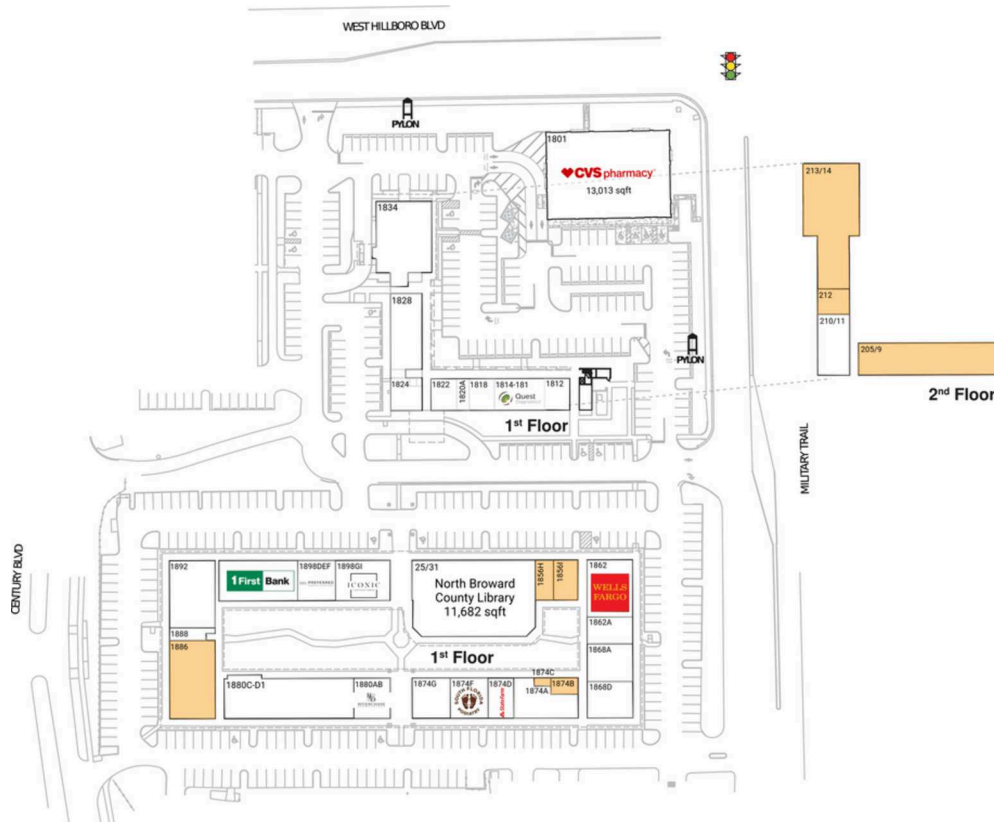

Century Plaza Shopping Center

Miami-Fort Lauderdale-West Palm Beach, FL

26.3171, -80.1291

1800-1898 West Hillsboro Boulevard | Deerfield Beach, FL 33442

Available Space

205/9	5,209 SF
212	980 SF
213/14	1,590 SF
1856H	880 SF
1856I	900 SF
1874B	517 SF
1874C	163 SF
1886	4,000 SF

Current Retailers

25/31	North Broward County Library	11,682 SF
210/11	Deerfield Dental Services	2,359 SF
1801	CVS/Pharmacy	13,013 SF
1812	Life Imaging	980 SF
1814-181	Quest Diagnostics	1,960 SF
1818	Century News	980 SF
1820A	Oasis Nails	490 SF
1822	Better Life Medical	991 SF
1824	Mitchell Bernknopf, D.P.M.	1,141 SF
1828	Advanced Eye Care	2,940 SF
1834	Truist Bank	5,208 SF
1862	Wells Fargo	3,165 SF
1862A	Sam & Lucy Barber Shop	1,090 SF
1868A	Royalty Spa	2,071 SF
1868D	Back In Action	2,000 SF
1874A	Deerfield Dental	1,039 SF
1874D	State Farm	1,884 SF
1874F	South Florida Podiatry	1,500 SF
1874G	Chabad Lubavitch	1,569 SF
1880AB	Riverchase Dermatology	1,760 SF
1880C-D1	Light For The Nations	6,160 SF
1888	Mikvah	620 SF
1892	Kahal Anshei	1,836 SF
1898C	First Bank	3,530 SF
1898DEF	Preferred Properties	1,760 SF
1898GI	Iconic Health & Hyperbarics	2,640 SF