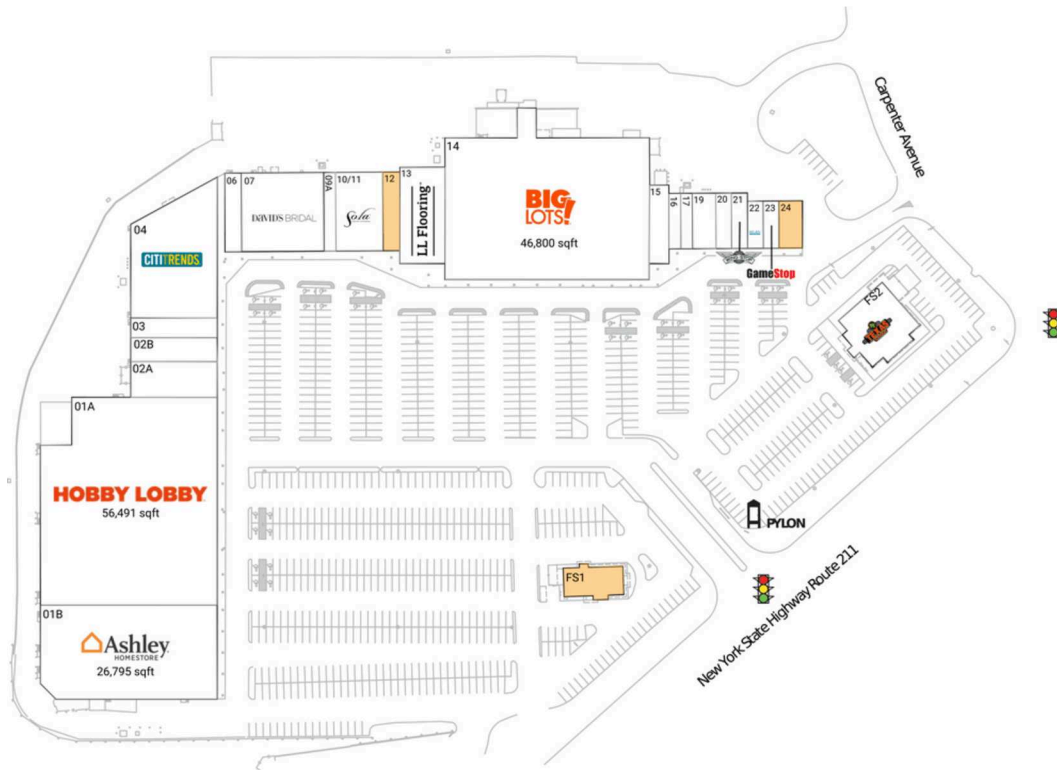

# Walkill Plaza

Poughkeepsie-Newburgh-Middletown, NY

41.4557, -74.3874

400 Route 211 East & Carpenter Ave | Middletown, NY 10940

## Available Space

FS1	3,060 SF
12	2,283 SF
24	1,800 SF

## Current Retailers

FS2	Texas Roadhouse	6,160 SF
01A	Hobby Lobby	56,491 SF
01B	Ashley Furniture	26,795 SF
02A	Mr. Sushi & Grill	5,000 SF
02B	Main Street Comics	3,360 SF
03	Foeller Men's Shop	2,750 SF
04	Citi Trends	16,433 SF
06	H&R Block	2,067 SF
07	David's Bridal	10,450 SF
09A	Miracle-Ear	1,500 SF
10/11	Sola Salon Studios	3,000 SF
13	LL Flooring	6,994 SF
14	Big Lots	46,800 SF
15	Fuentes Wood Fire Pizza & Italian Restaurant	2,567 SF
16	Juice King Middletown	1,050 SF
17	Community Financial Service	1,050 SF
19	Top Nails	2,100 SF
20	Smoker's Choice	1,400 SF
21	Wingstop	1,400 SF
22	Milan Laser Hair Removal	1,200 SF
23	GameStop	1,200 SF