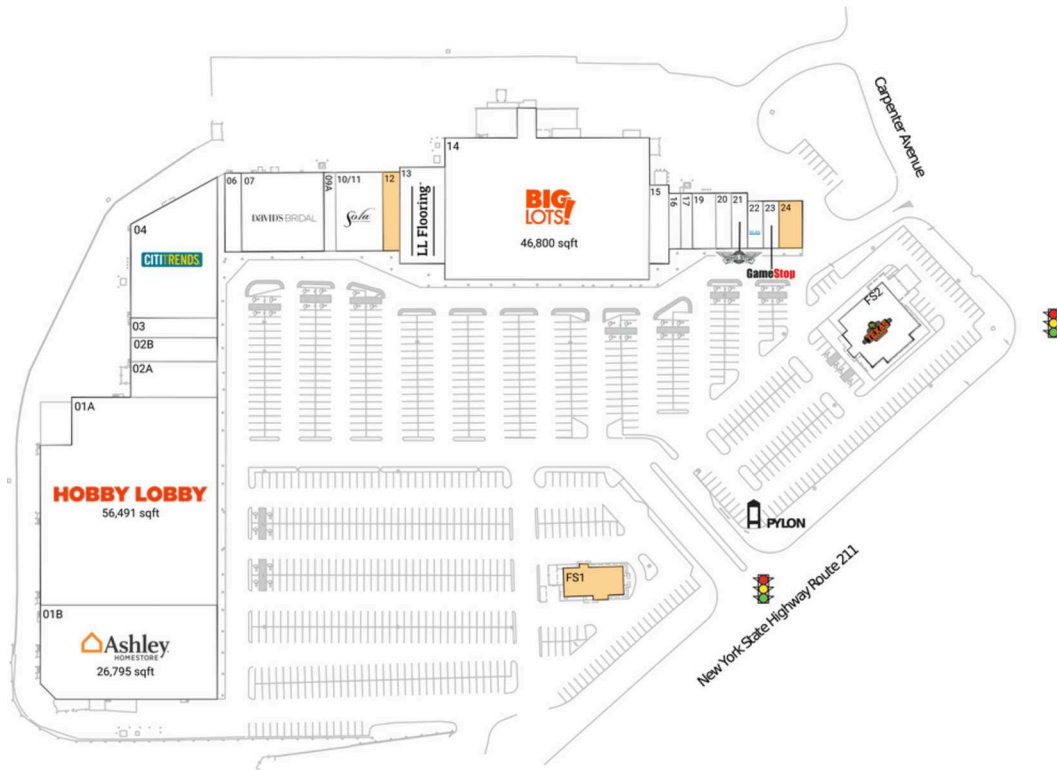

Walkill Plaza

Poughkeepsie-Newburgh-Middletown, NY

41.4557, -74.3874

400 Route 211 East & Carpenter Ave | Middletown, NY 10940

Available Space

FS1	3,060 SF
12	2,283 SF
24	1,800 SF

Current Retailers

FS2	Texas Roadhouse	8,160 SF
01A	Hobby Lobby	56,491 SF
01B	Ashley Furniture	26,795 SF
02A	Mr. Sushi & Grill	5,000 SF
02B	Main Street Comics	3,360 SF
03	Foeller Men's Shop	2,750 SF
04	Citi Trends	16,433 SF
06	H&R Block	2,067 SF
07	David's Bridal	10,450 SF
09A	Miracle-Ear	1,500 SF
10/11	Sola Salon Studios	3,000 SF
13	LL Flooring	6,994 SF
14	Big Lots	46,800 SF
15	Fuentes Wood Fire Pizza & Italian Restaurant	2,567 SF
16	Fixnphone	1,050 SF
17	Community Financial Service	1,050 SF
19	Top Nails	2,100 SF
20	Smoker's Choice	1,400 SF
21	Wingstop	1,400 SF
22	Milan Laser Hair Removal	1,200 SF
23	GameStop	1,200 SF